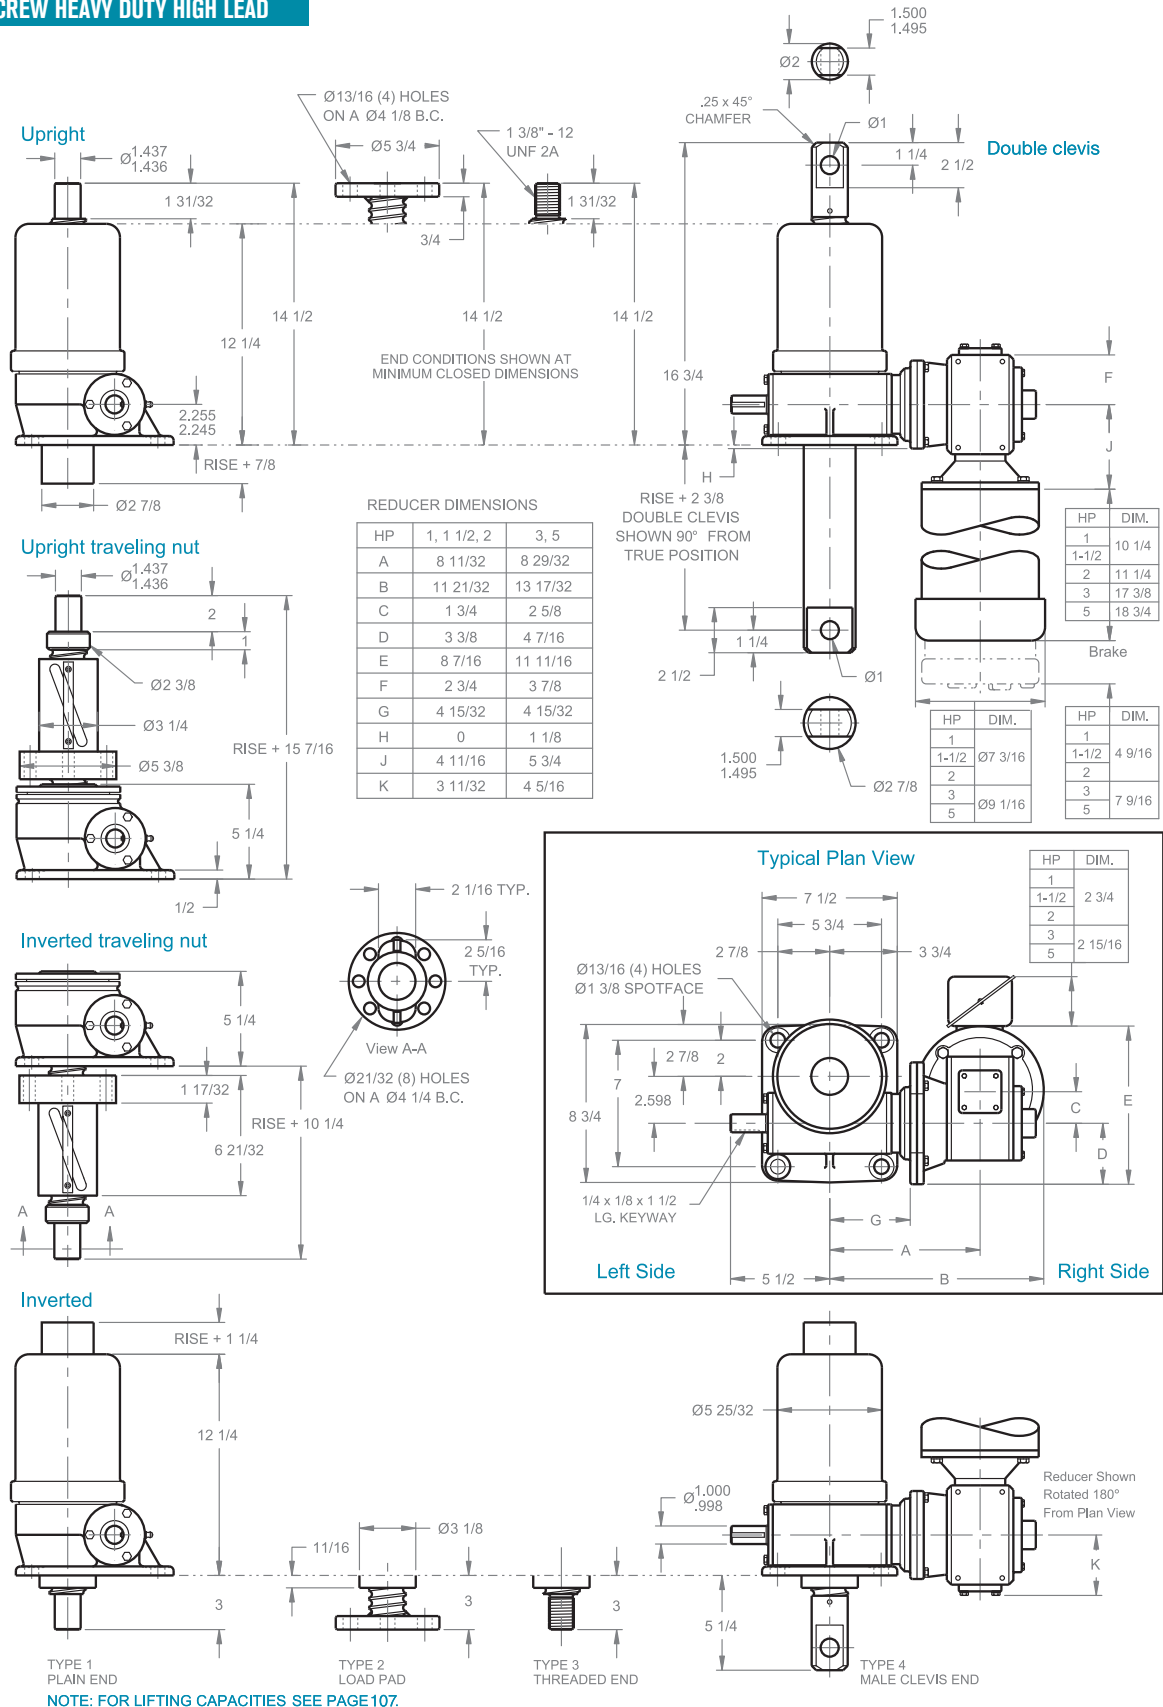

BALL SCREW ComDRIVES®

10 TON - 2" SCREW HEAVY DUTY HIGH LEAD

CDHB 810
CDHB 2410

Note: Drawings are artist's conception — not for certification; dimensions are subject to change without notice.