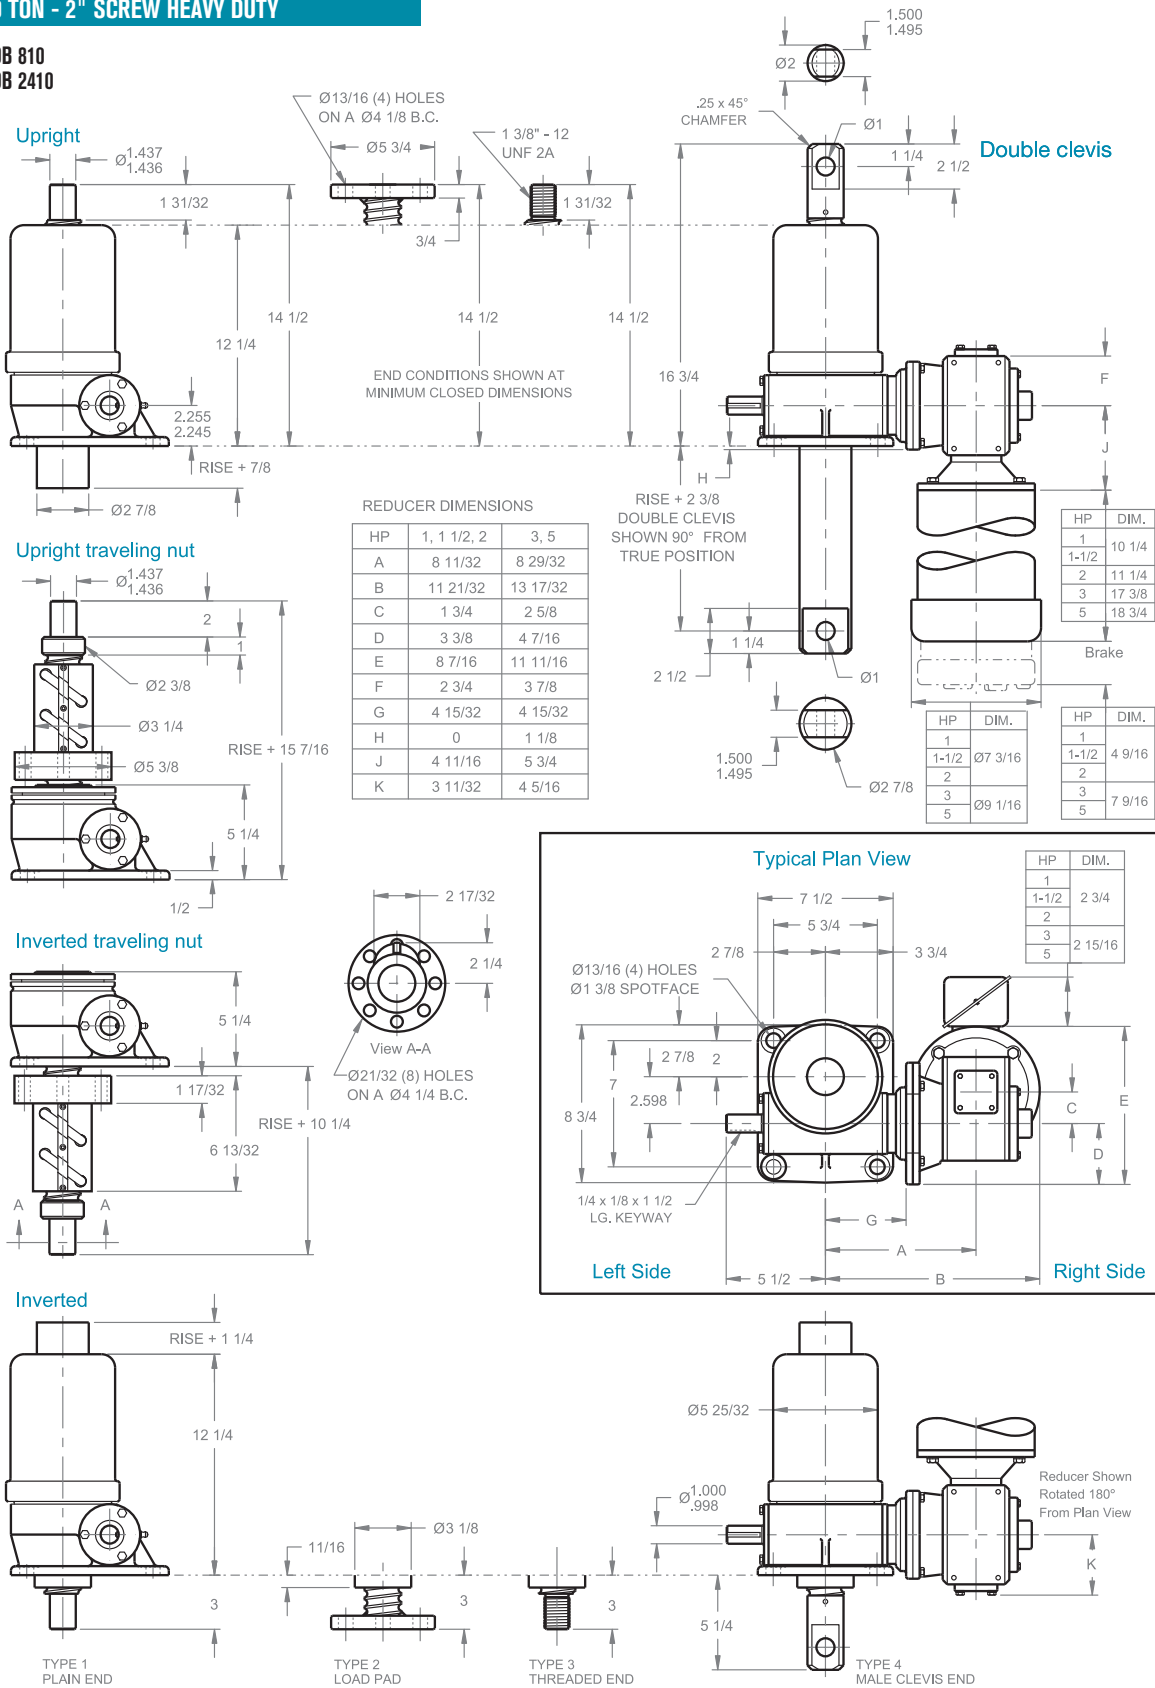

BALL SCREW ComDRIVES®

10 TON - 2" SCREW HEAVY DUTY

CDB 810
CDB 2410

Note: Drawings are artist's conception — not for certification; dimensions are subject to change without notice.