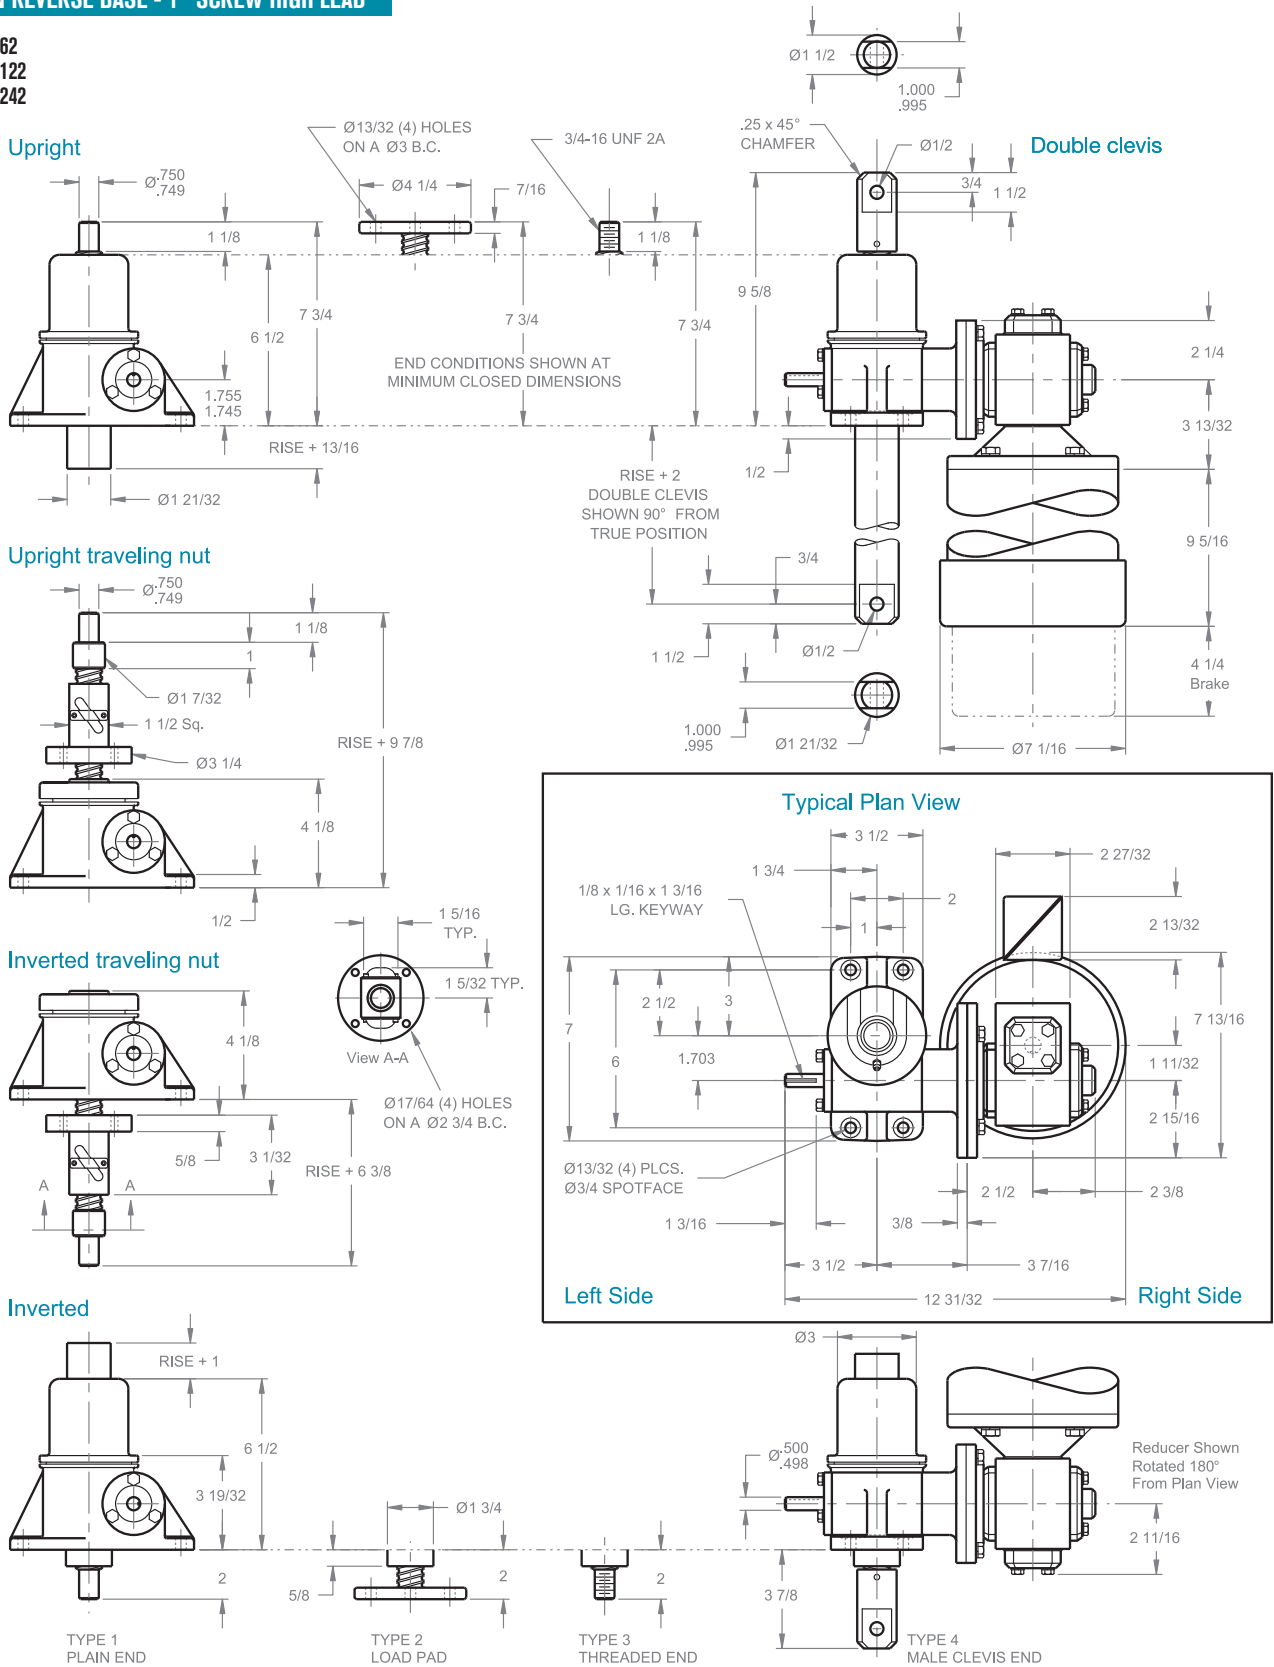

# BALL SCREW ComDRIVES®

## 2 TON REVERSE BASE - 1" SCREW HIGH LEAD

CDHB 62  
CDHB 122  
CDHB 242

Note: Drawings are artist's conception — not for certification; dimensions are subject to change without notice.