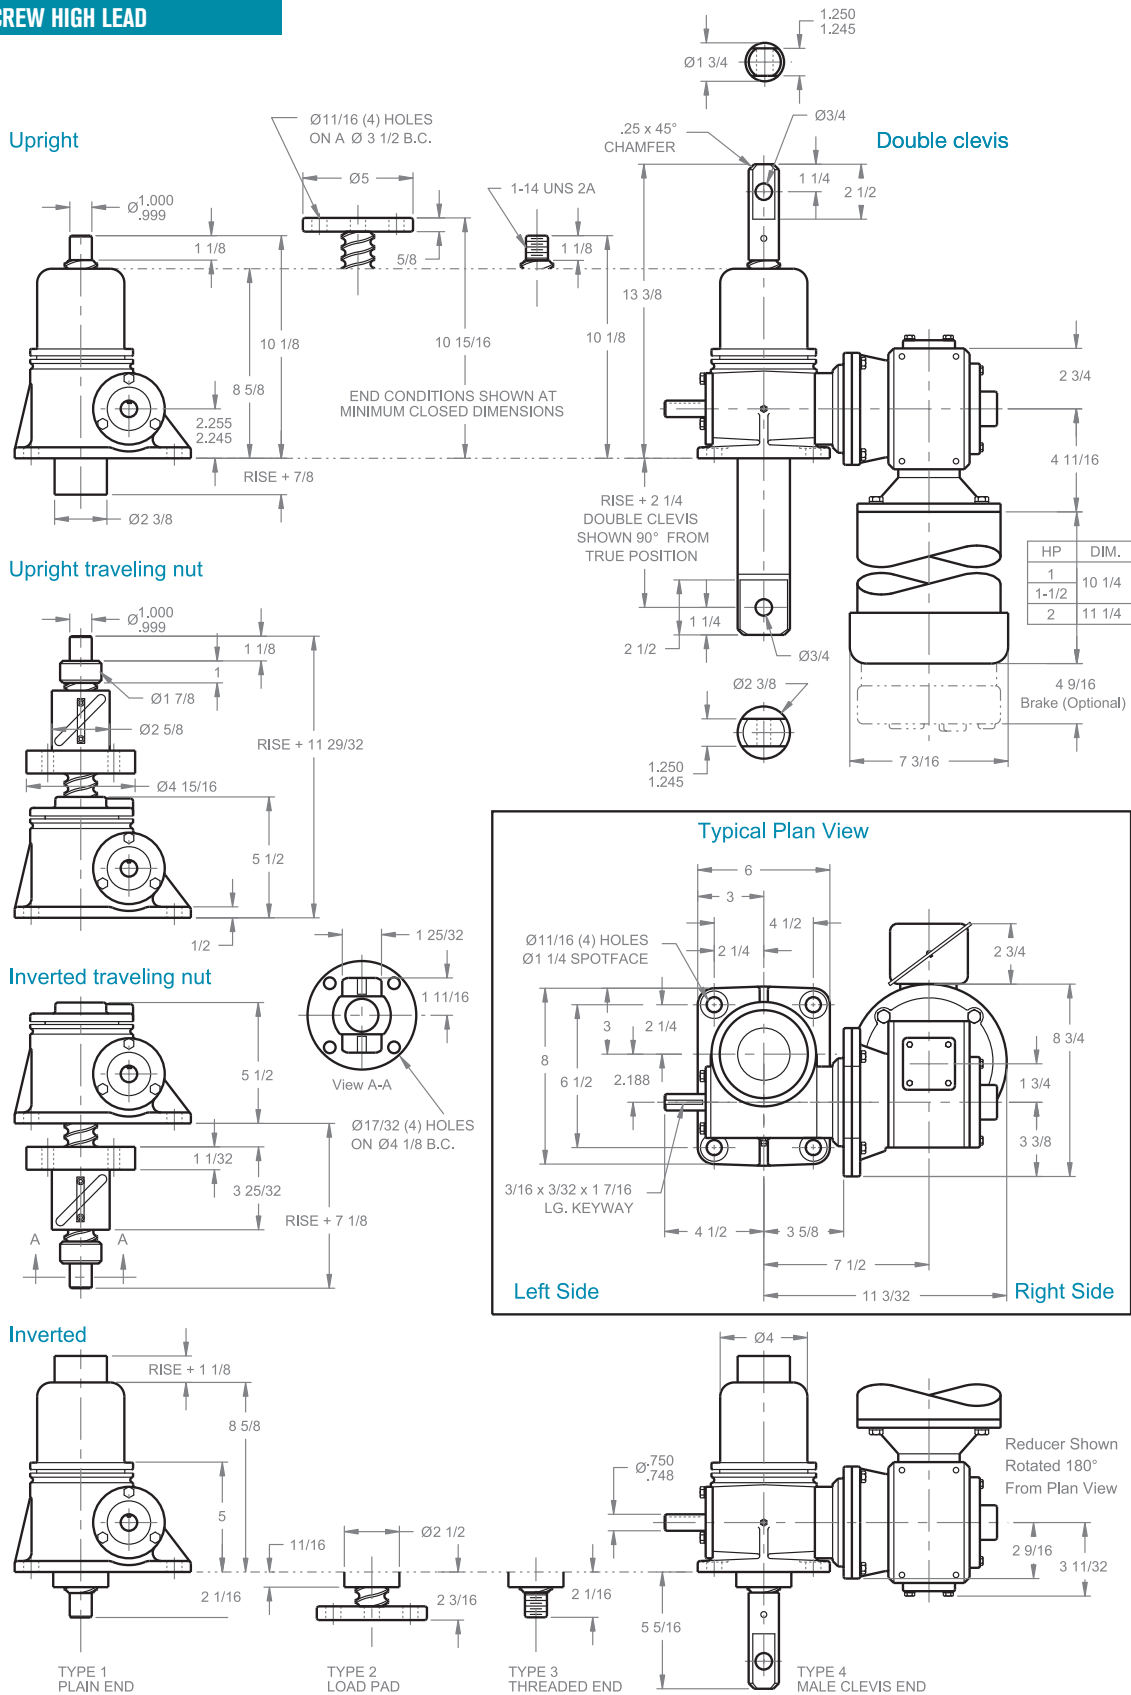

BALL SCREW ComDRIVES®

5 TON - 1 1/2" SCREW HIGH LEAD

CDHB 65
CDHB 125
CDHB 245

Note: Drawings are artist's conception — not for certification; dimensions are subject to change without notice.