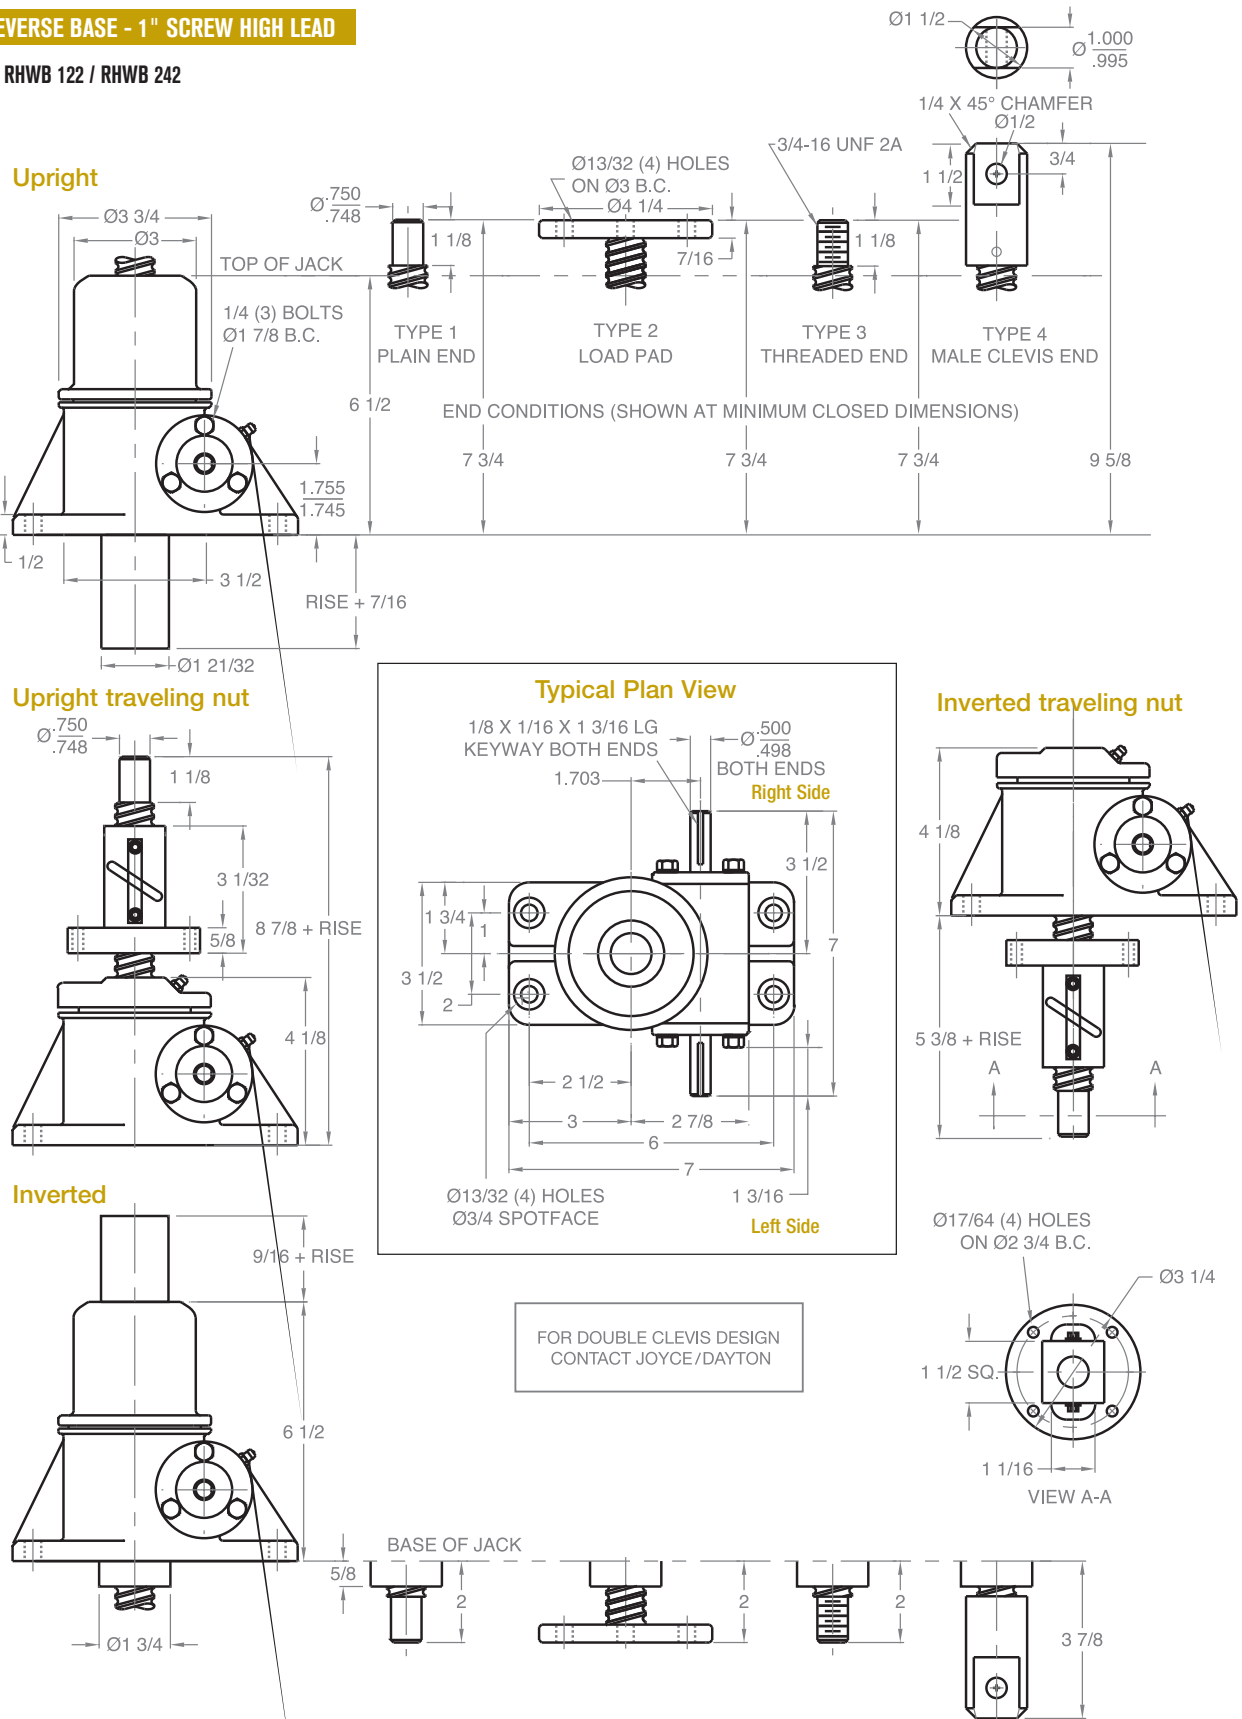

# BALL SCREW JACKS

2 TON REVERSE BASE - 1" SCREW HIGH LEAD

RHWB 62 / RHWB 122 / RHWB 242

Note: Drawings are artist's conception — not for certification; dimensions are subject to change without notice.