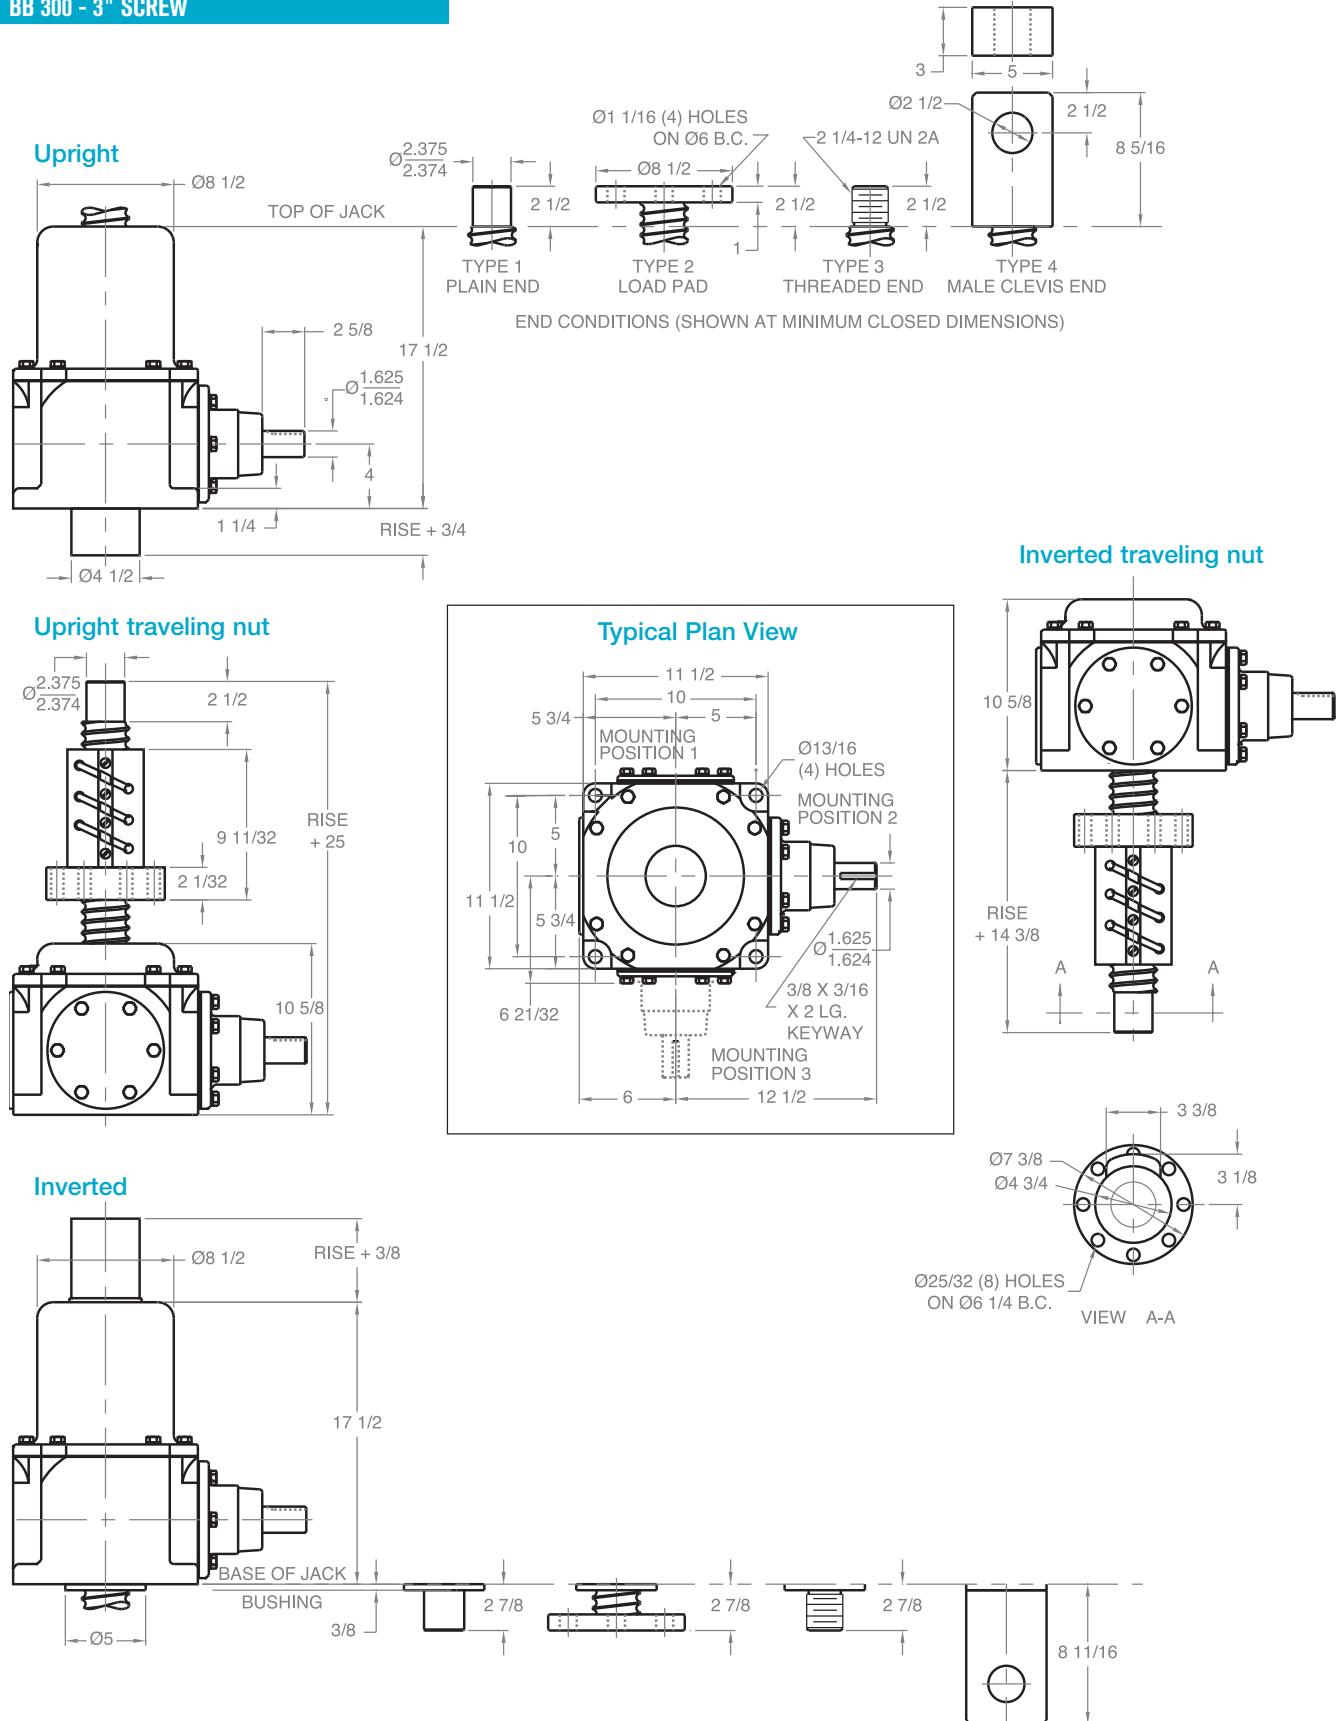

# BEVEL BALL ACTUATORS

BB 300 - 3" SCREW

Note: Drawings are artist's conception — not for certification; dimensions are subject to change without notice.