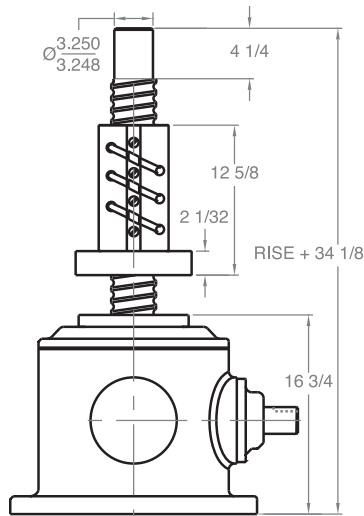

# BEVEL BALL ACTUATORS

BB 400 - 4" SCREW

**Upright traveling nut**

**Inverted traveling nut**

**Inverted**

Note: Drawings are artist's conception — not for certification; dimensions are subject to change without notice.