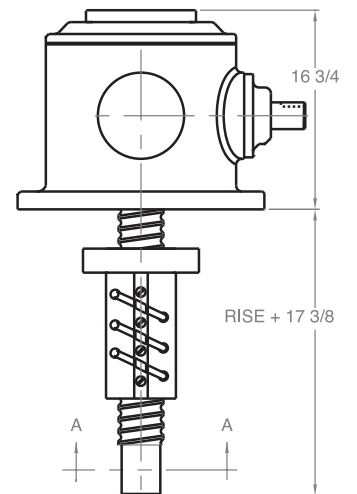

# BEVEL BALL ACTUATORS

BB 400 - 4" SCREW

**Upright traveling nut**

**Inverted traveling nut**

**Inverted**

Note: Drawings are artist's conception — not for certification; dimensions are subject to change without notice.