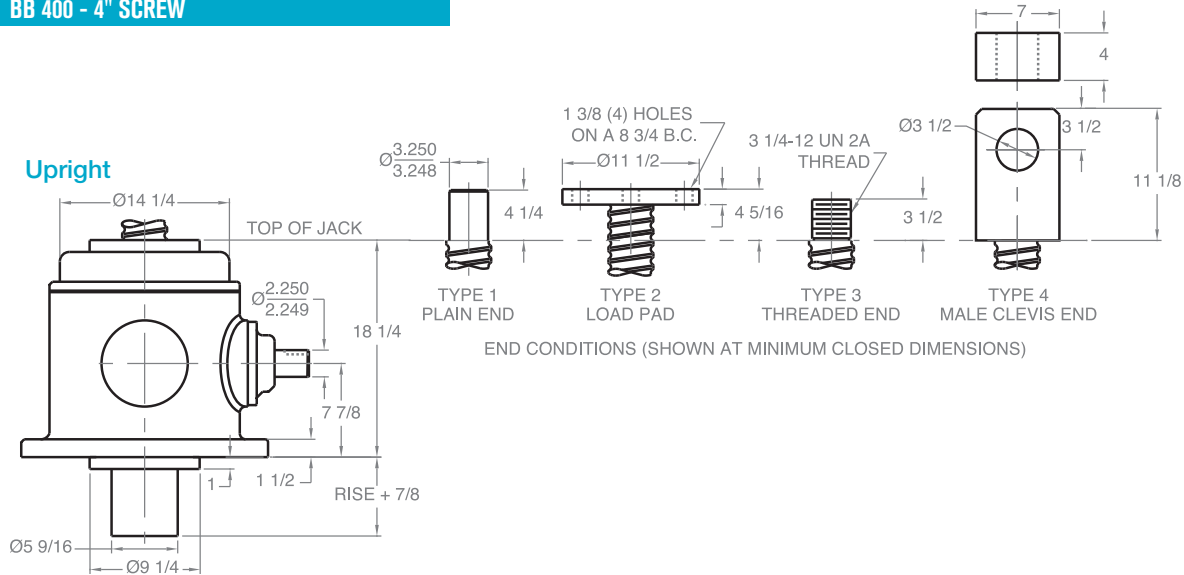

# BEVEL BALL ACTUATORS

BB 400 - 4" SCREW

**Upright traveling nut**

**Inverted traveling nut**

**Inverted**

Note: Drawings are artist's conception — not for certification; dimensions are subject to change without notice.