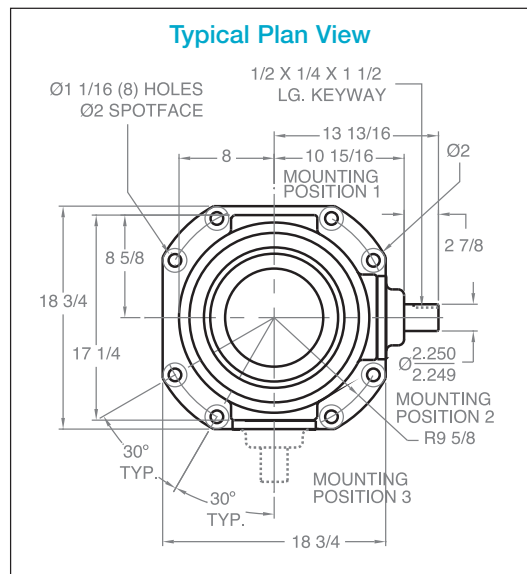

# BEVEL BALL ACTUATORS

BB 400 - 4" SCREW

**Upright traveling nut**

**Inverted traveling nut**

**Inverted**

Note: Drawings are artist's conception — not for certification; dimensions are subject to change without notice.