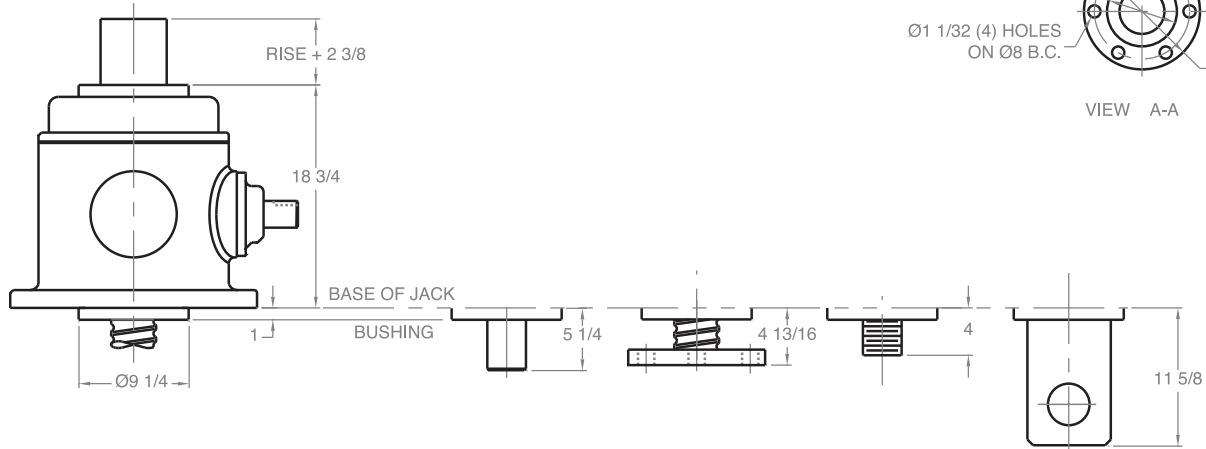

# BEVEL BALL ACTUATORS

BB 400 - 4" SCREW

**Upright traveling nut**

**Inverted traveling nut**

**Inverted**

Note: Drawings are artist's conception — not for certification; dimensions are subject to change without notice.