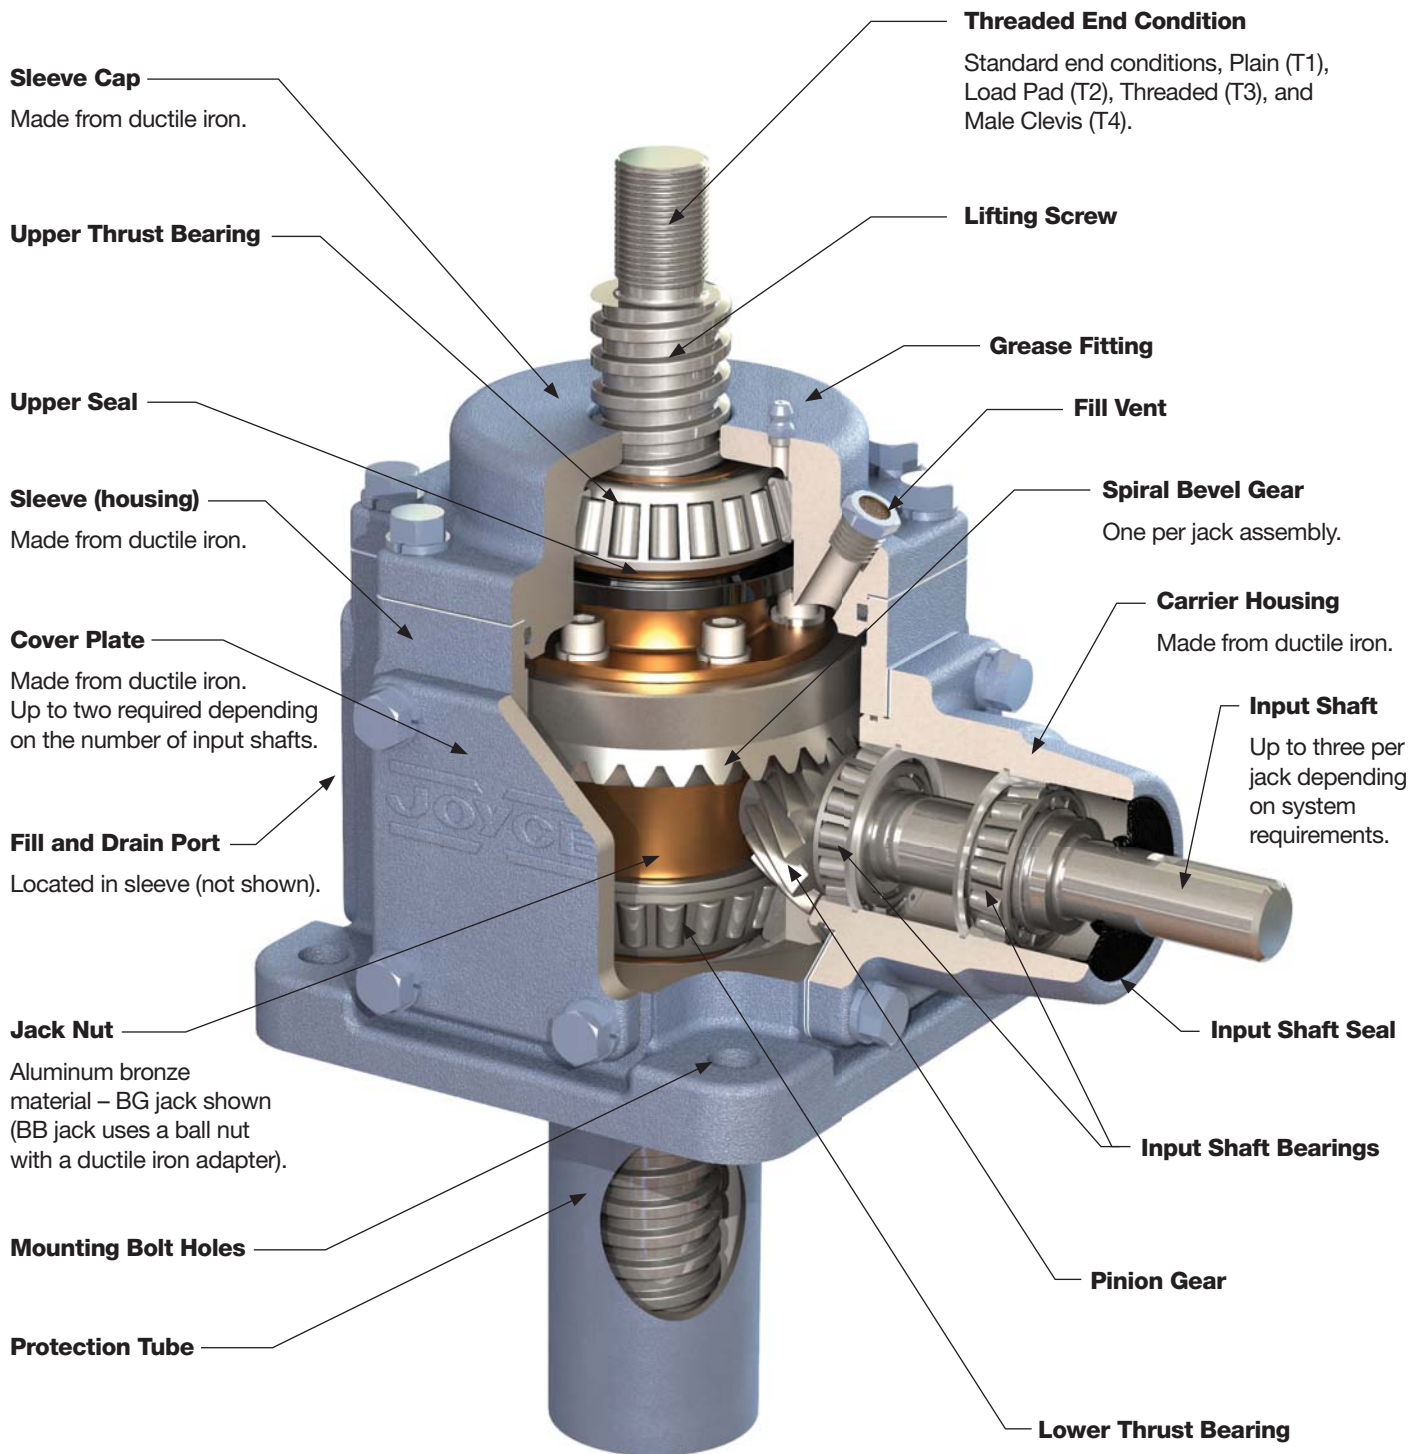

BEVEL GEAR STYLE JACK UPRIGHT TRANSLATING STYLE SHOWN

This graphic shows a Joyce Bevel Gear® jack (BG). Bevel ball actuators (BB) also use a bevel gear set. See pages 148 - 167 for more information.