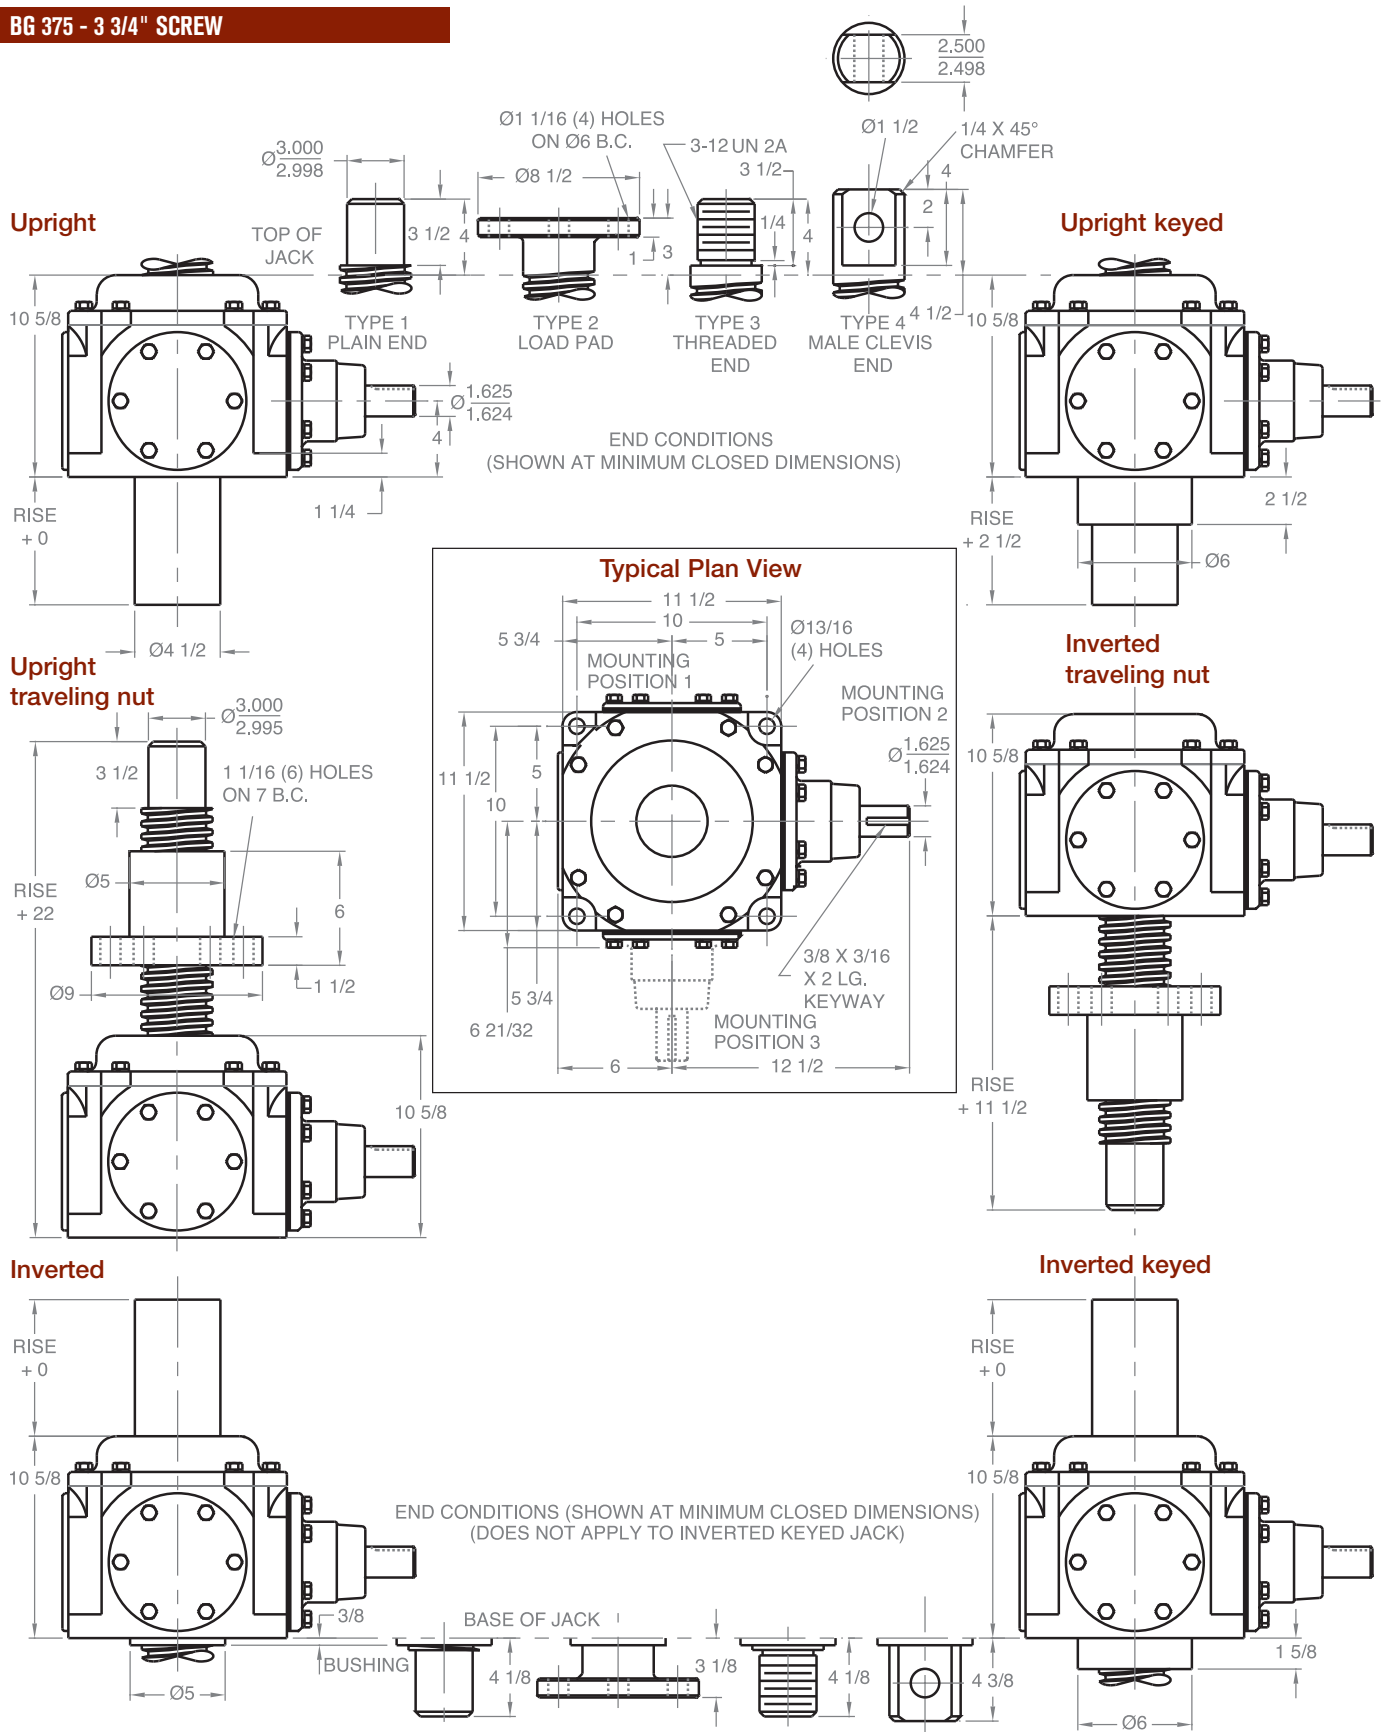

# BEVEL GEAR JACKS

BG 375 - 3 3/4" SCREW

Note: Drawings are artist's conception — not for certification; dimensions are subject to change without notice.