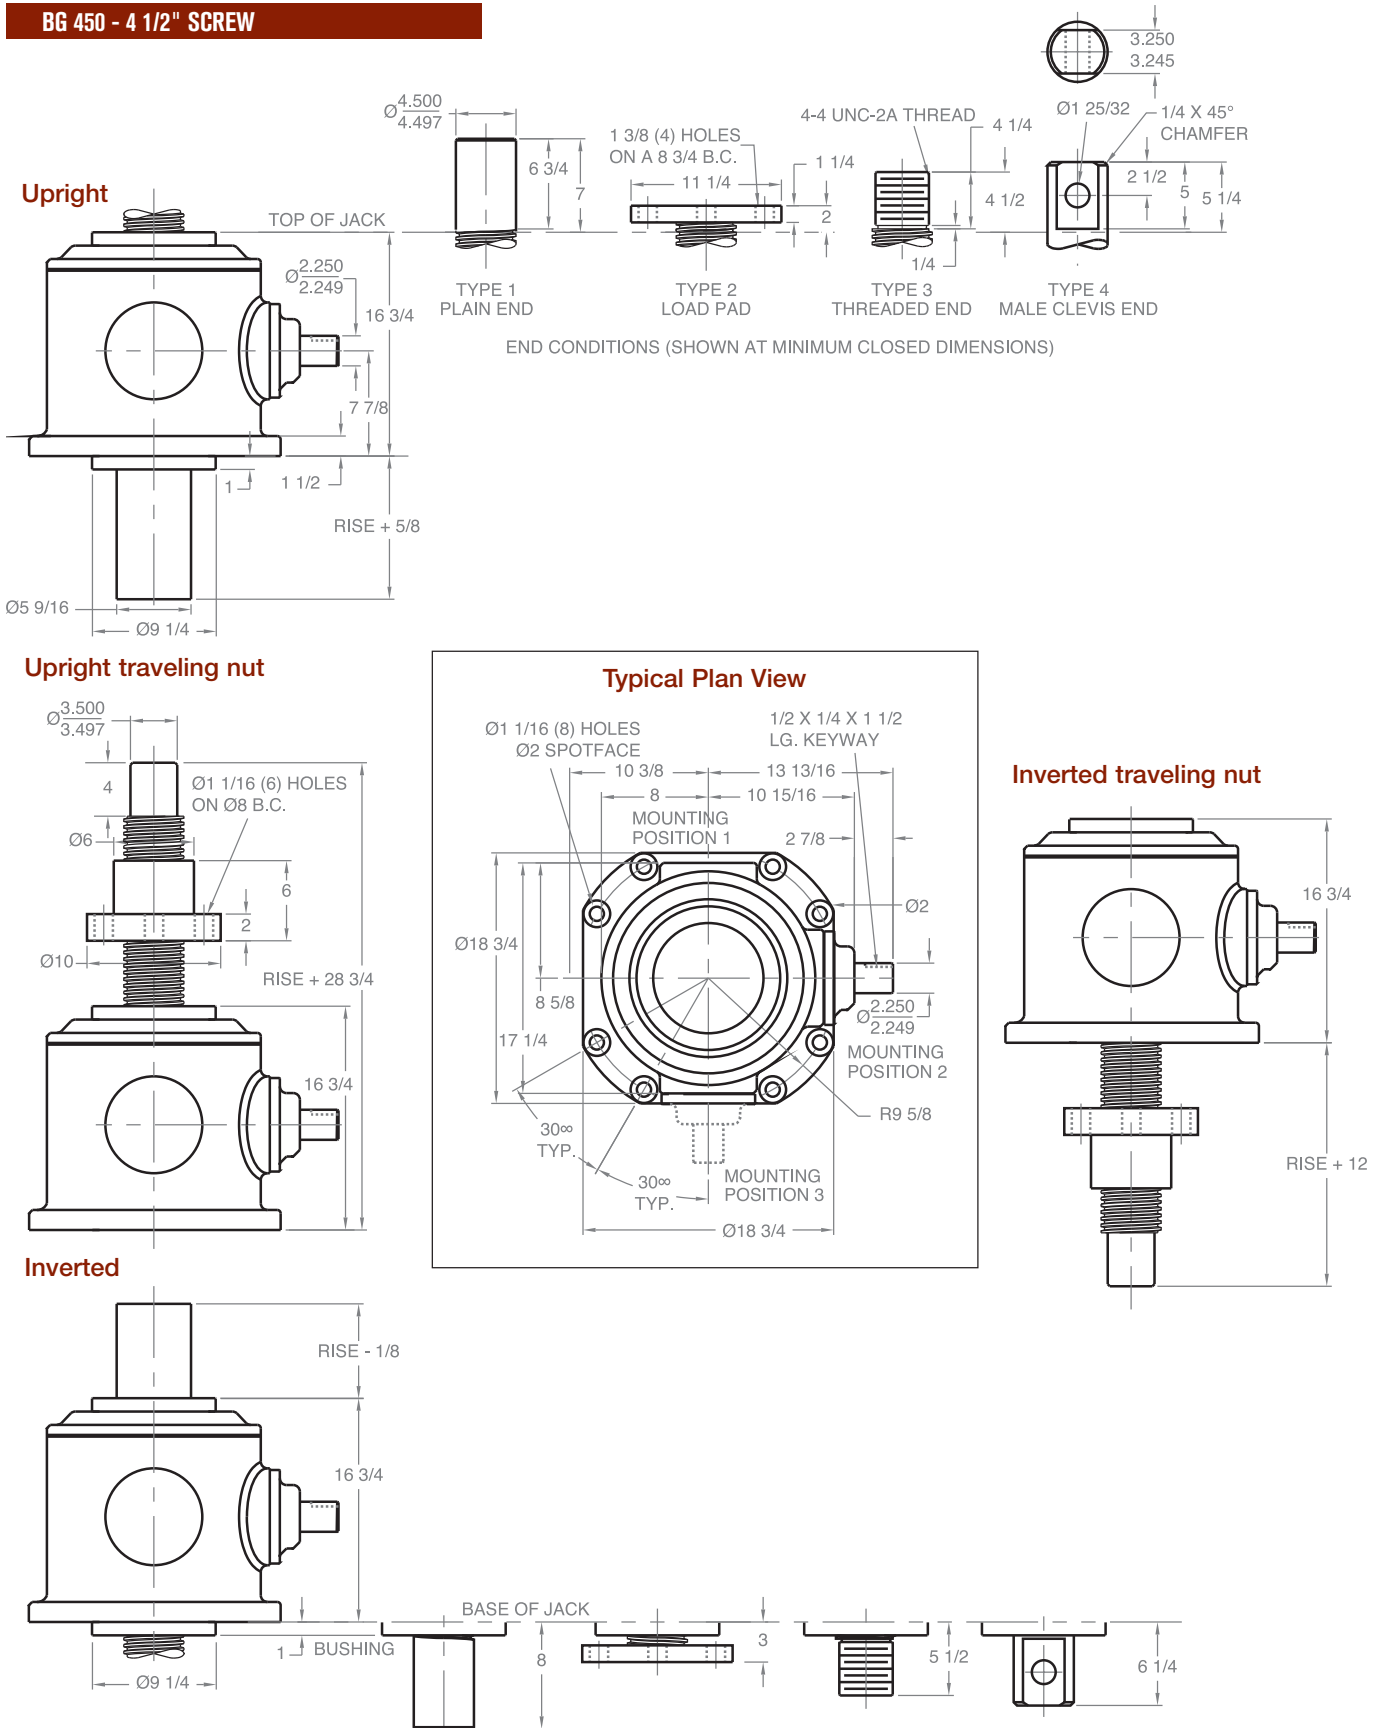

BEVEL GEAR JACKS

BG 450 - 4 1/2" SCREW

Note: Drawings are artist's conception — not for certification; dimensions are subject to change without notice.