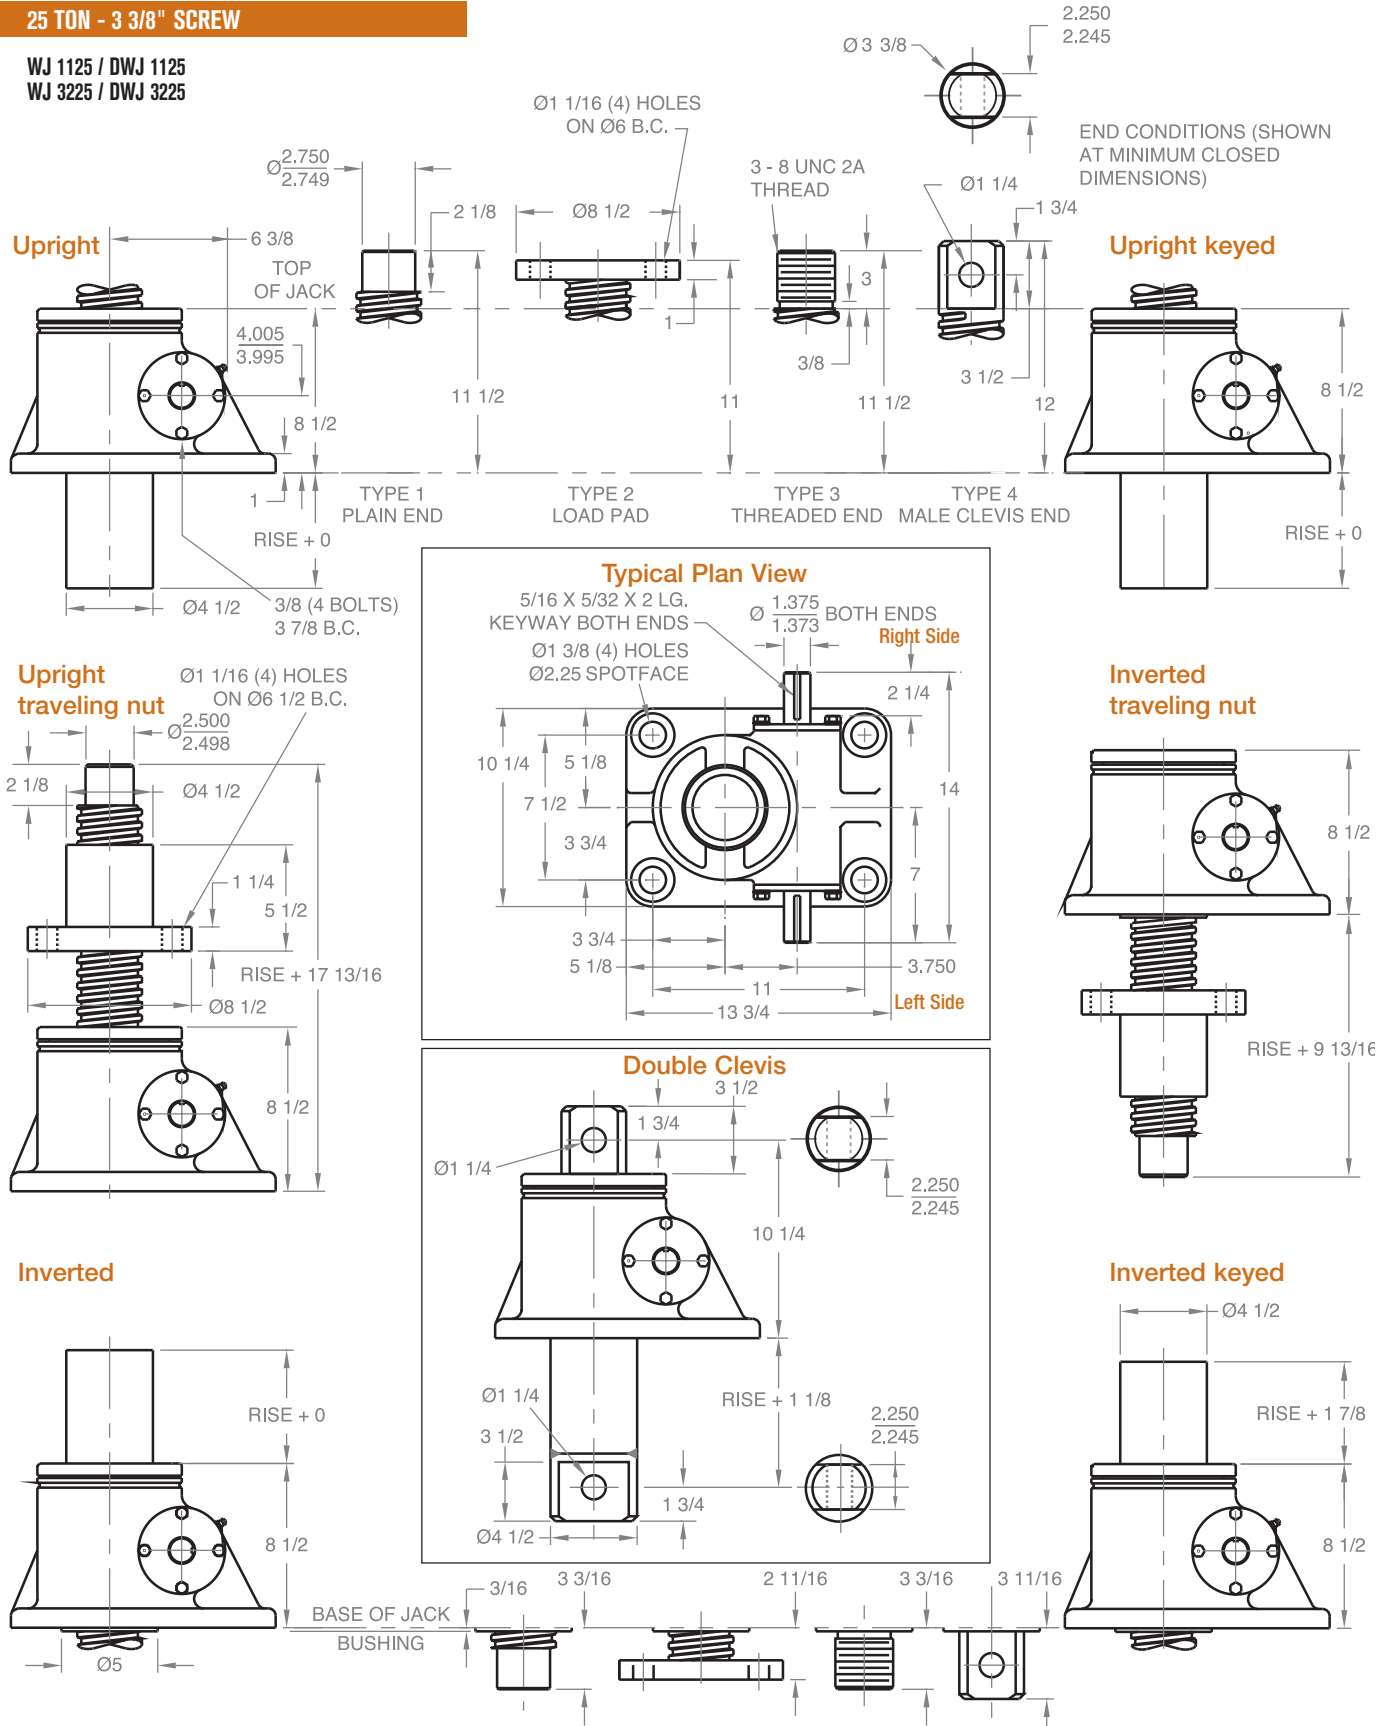

# MACHINE SCREW JACKS

## 25 TON - 3 3/8" SCREW

WJ 1125 / DWJ 1125  
WJ 3225 / DWJ 3225

Note: Drawings are artist's conception — not for certification; dimensions are subject to change without notice.