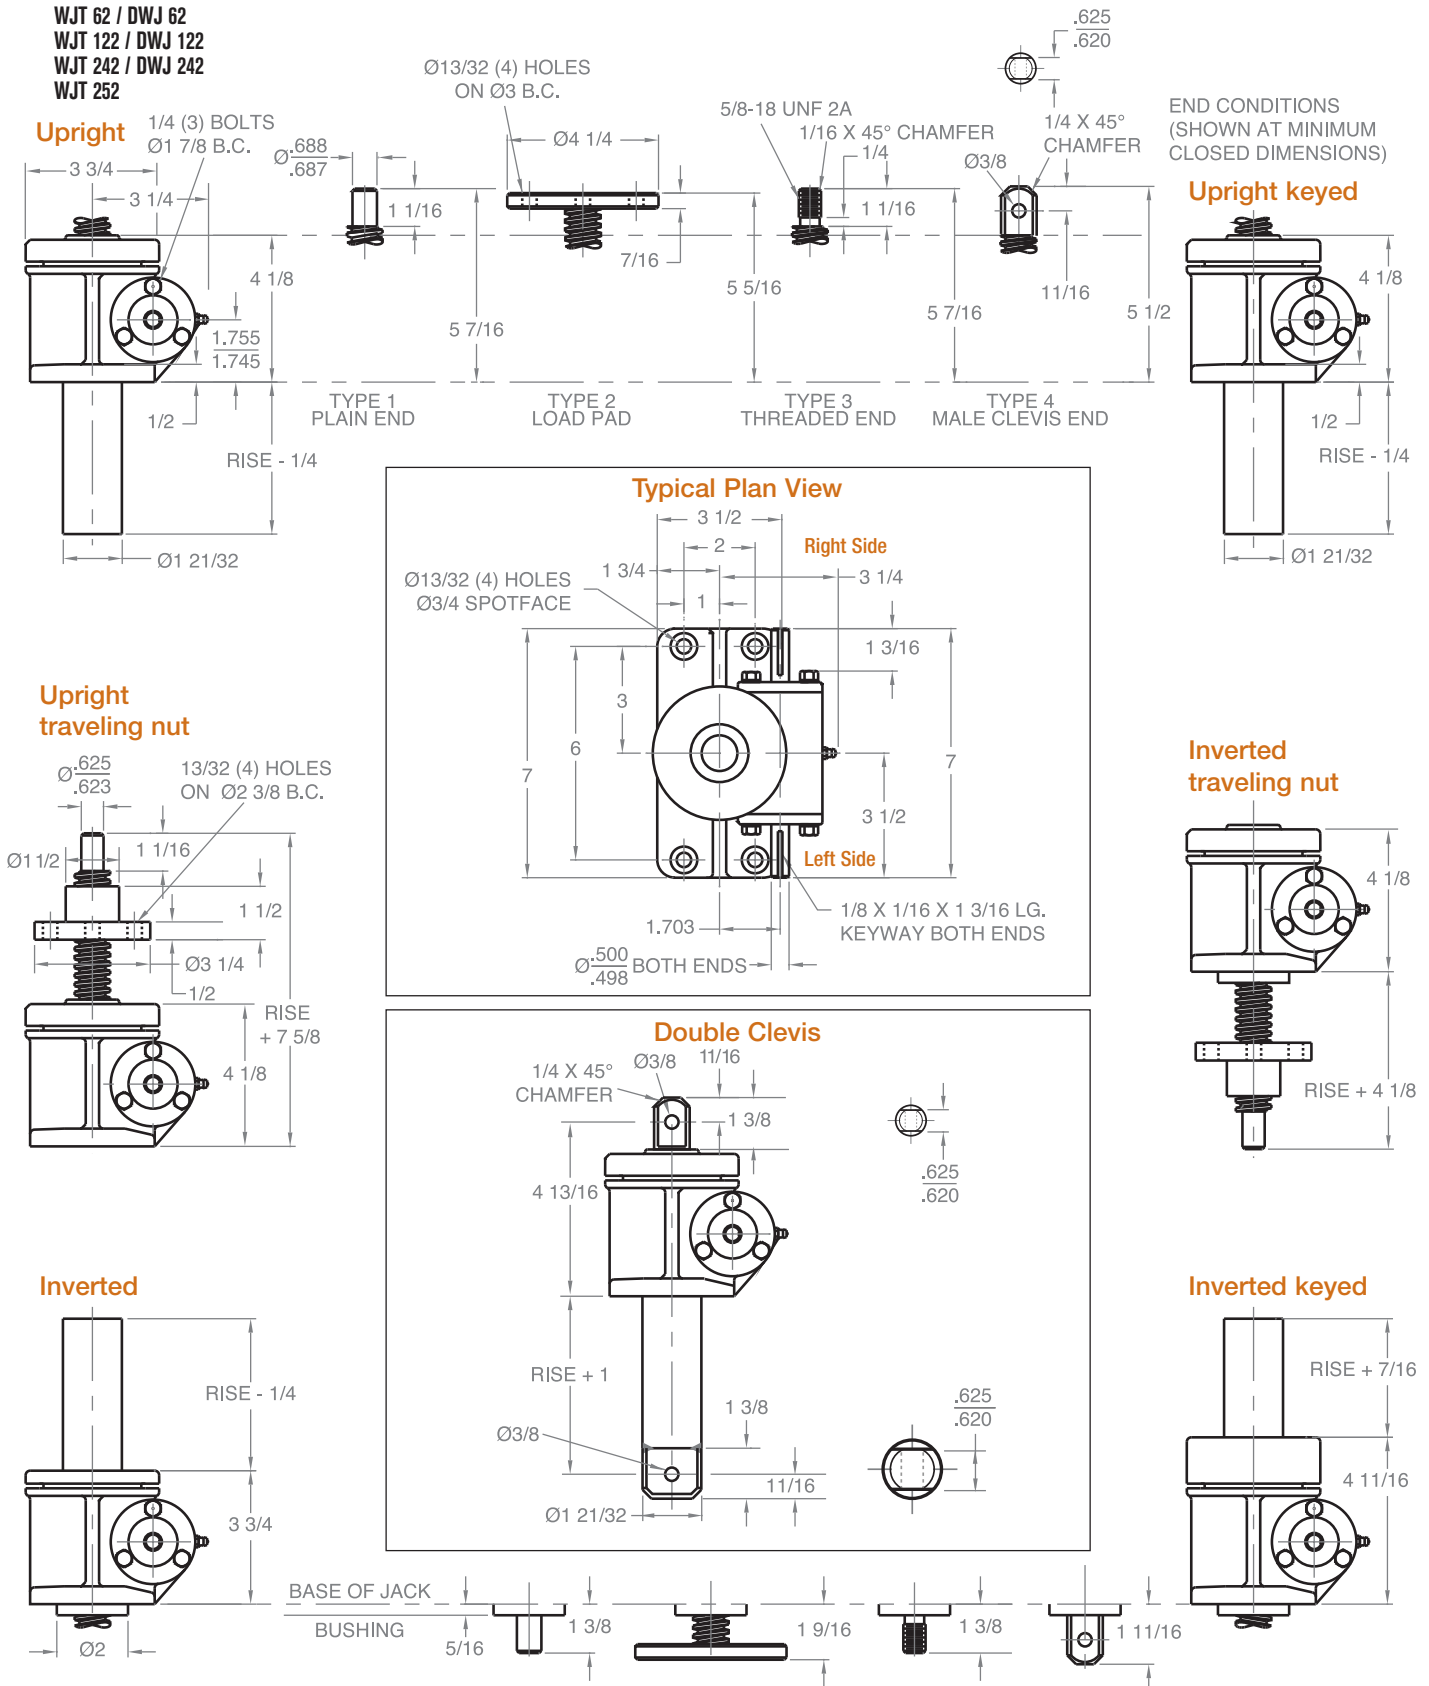

MACHINE SCREW JACKS

2 TON - 1" SCREW

WJT 62 / DWJ 62
 WJT 122 / DWJ 122
 WJT 242 / DWJ 242
 WJT 252

Note: Drawings are artist's conception — not for certification; dimensions are subject to change without notice.