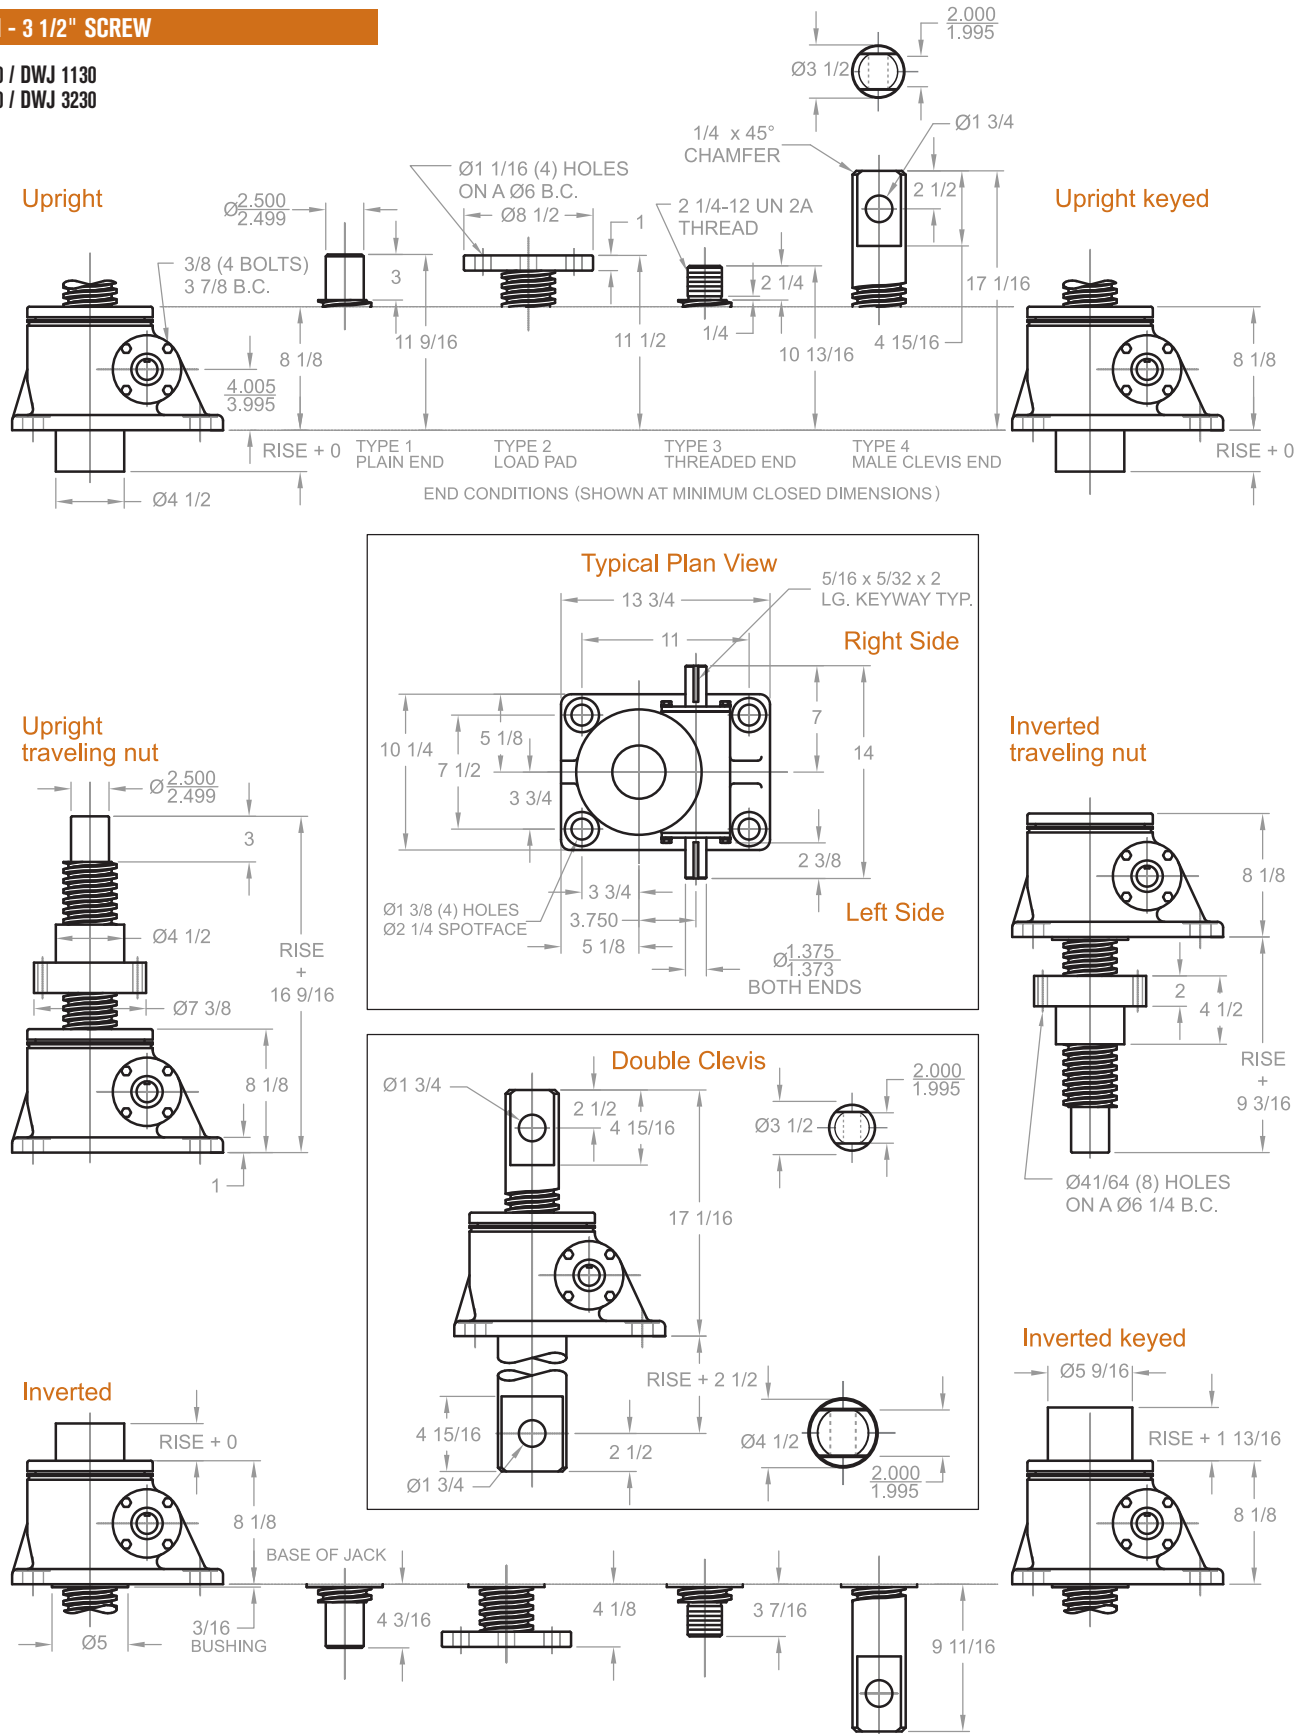

MACHINE SCREW JACKS

30 TON - 3 1/2" SCREW

WJ 1130 / DWJ 1130
WJ 3230 / DWJ 3230

Note: Drawings are artist's conception — not for certification; dimensions are subject to change without notice.