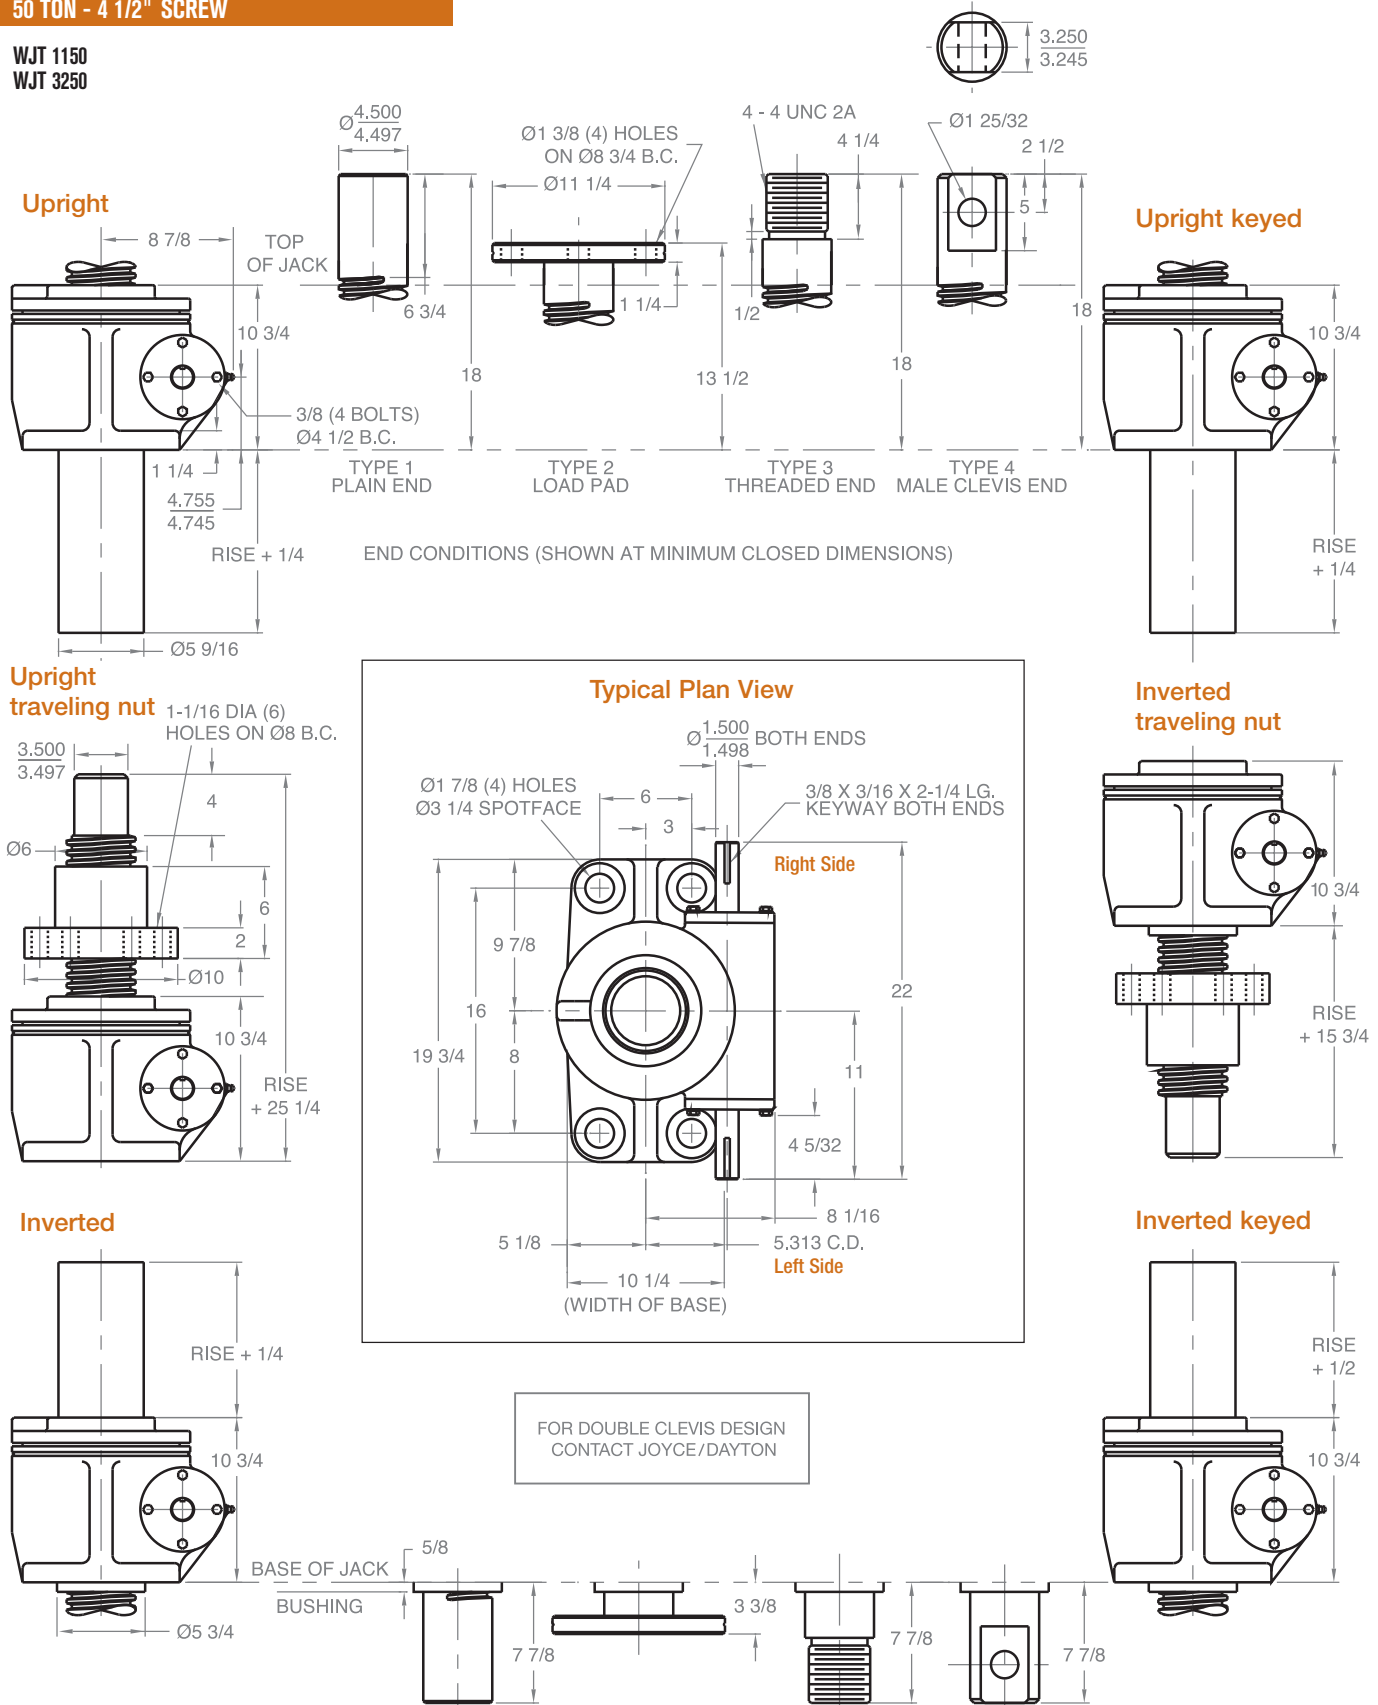

# MACHINE SCREW JACKS

## 50 TON - 4 1/2" SCREW

WJT 1150  
WJT 3250

Note: Drawings are artist's conception — not for certification; dimensions are subject to change without notice.