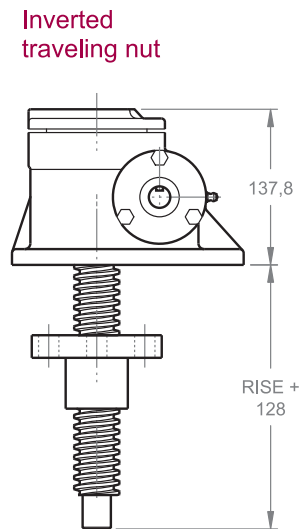

METRIC SCREW JACKS

50kN - 40mm SCREW

MWJ 65
MWJ 125
MWJ 245

Note: Drawings are artist's conception — not for certification; dimensions are subject to change without notice.