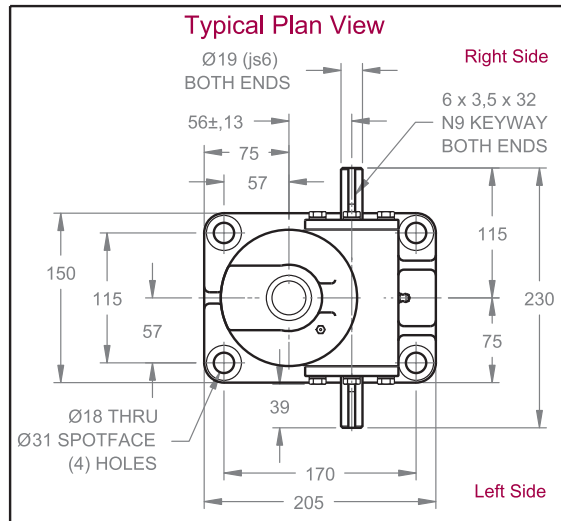

METRIC SCREW JACKS

50kN - 40mm SCREW

MWJ 65
MWJ 125
MWJ 245

Note: Drawings are artist's conception — not for certification; dimensions are subject to change without notice.