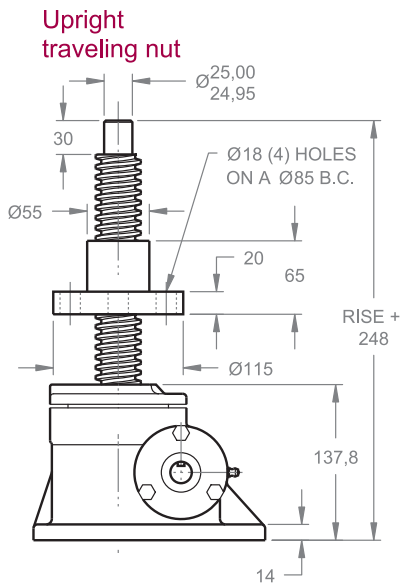

METRIC SCREW JACKS

50kN - 40mm SCREW

MWJ 65
MWJ 125
MWJ 245

Note: Drawings are artist's conception — not for certification; dimensions are subject to change without notice.