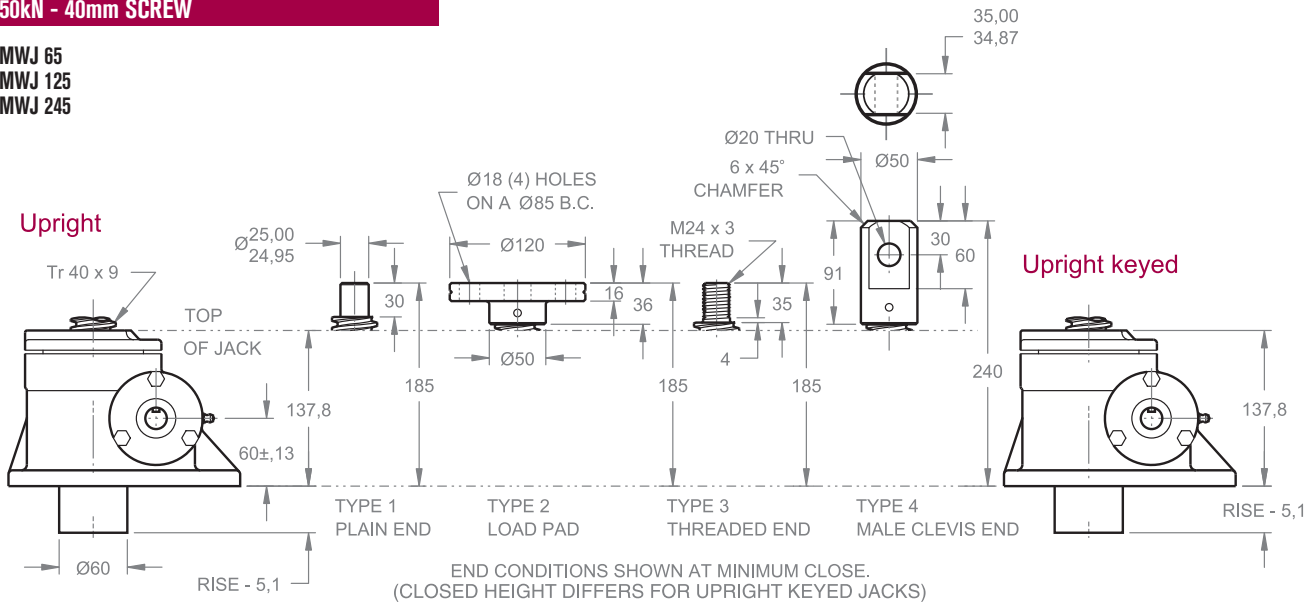

METRIC SCREW JACKS

50kN - 40mm SCREW

MWJ 65
MWJ 125
MWJ 245

Note: Drawings are artist's conception — not for certification; dimensions are subject to change without notice.