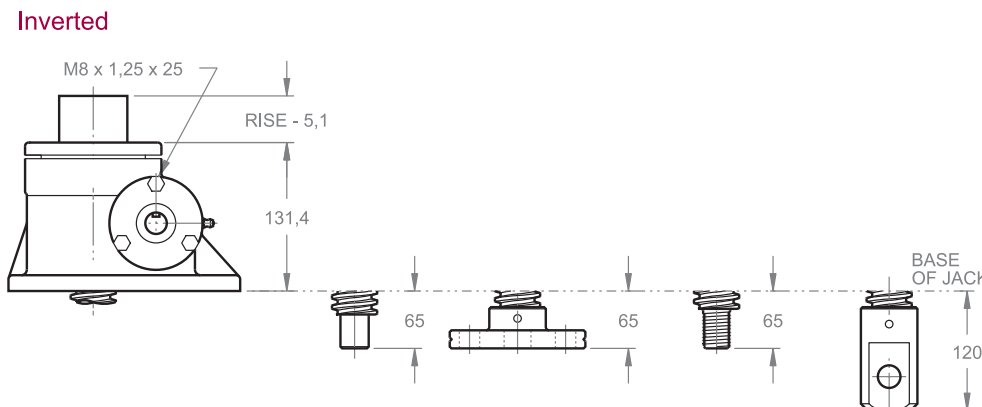

METRIC SCREW JACKS

50kN - 40mm SCREW

MWJ 65
MWJ 125
MWJ 245

Note: Drawings are artist's conception — not for certification; dimensions are subject to change without notice.