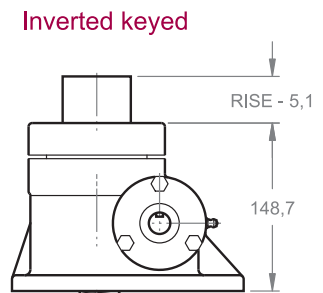

METRIC SCREW JACKS

50kN - 40mm SCREW

MWJ 65
MWJ 125
MWJ 245

Note: Drawings are artist's conception — not for certification; dimensions are subject to change without notice.