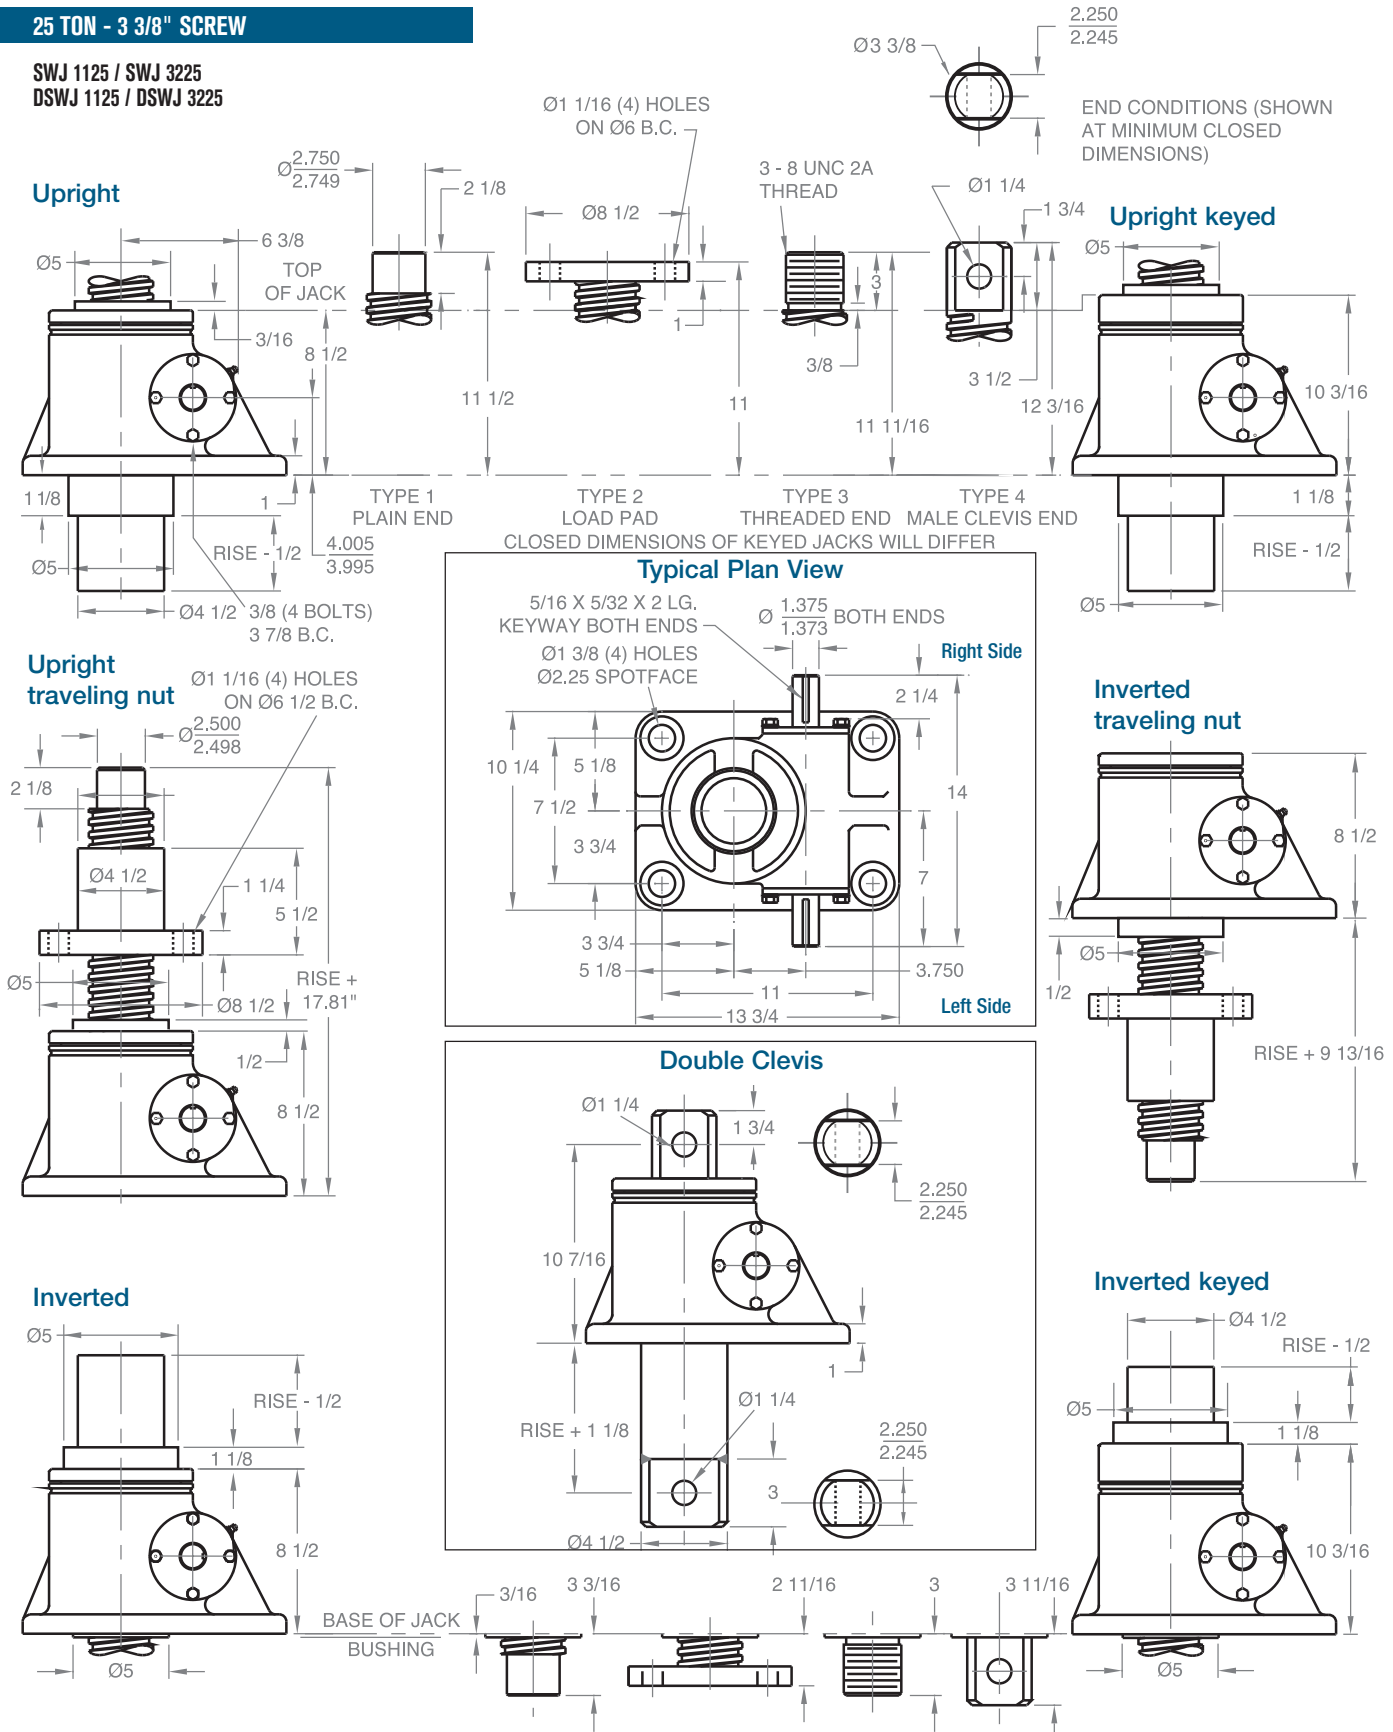

STAINLESS STEEL JACKS

25 TON - 3 3/8" SCREW

SWJ 1125 / SWJ 3225
DSWJ 1125 / DSWJ 3225

Note: Drawings are artist's conception — not for certification; dimensions are subject to change without notice.