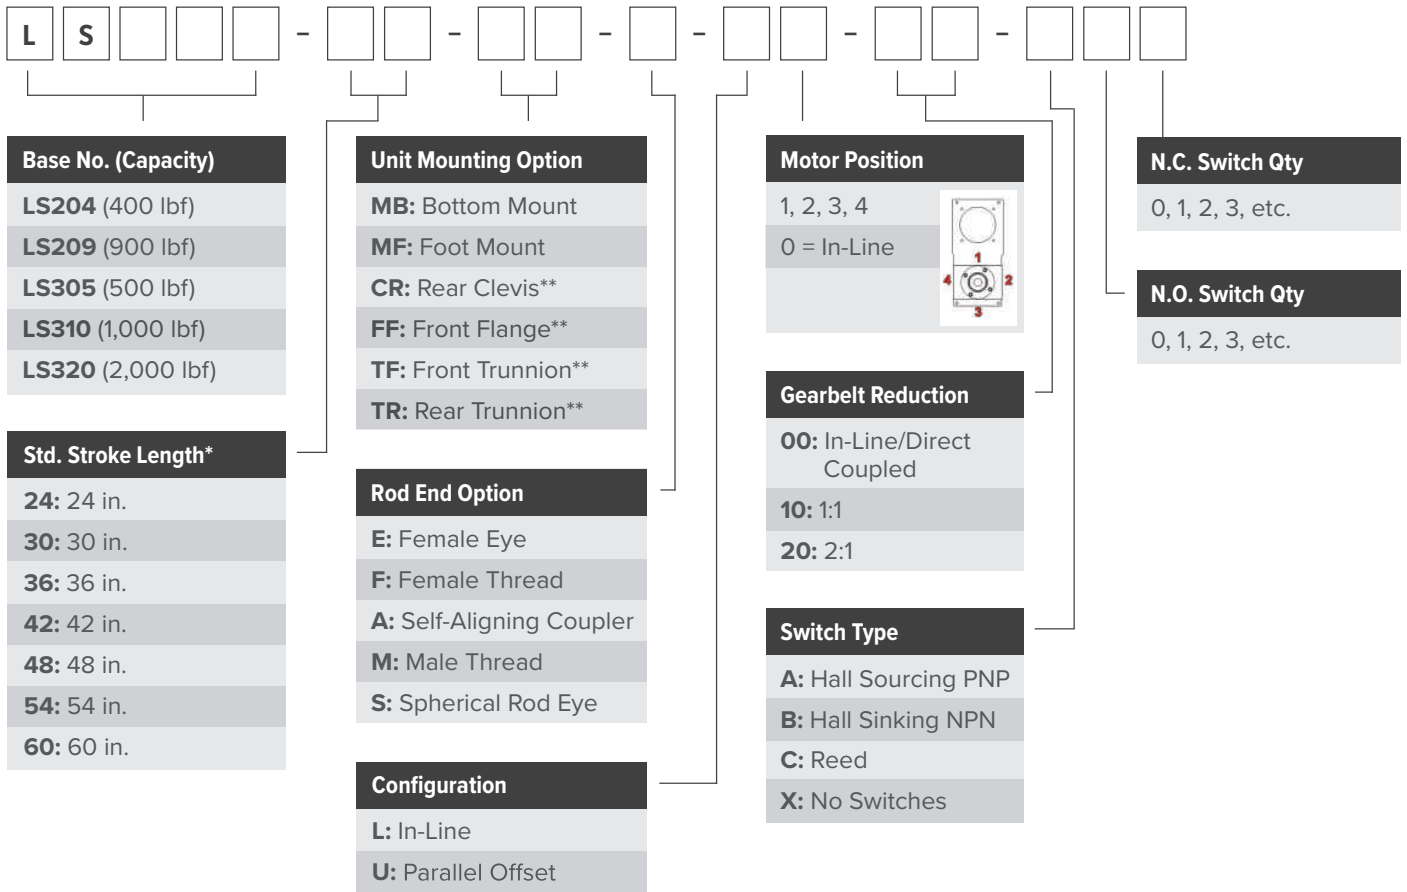

ORDERING GUIDE FOR THE TAC LS ACTUATOR

Ordering Information

For custom stroke lengths, contact EDrive.

* LS204 – LS209 are available with stroke lengths up to 36 in.

LS305 – LS320 are available with stroke lengths from 30 in. to 60 in.

** Vertical Mounting Only