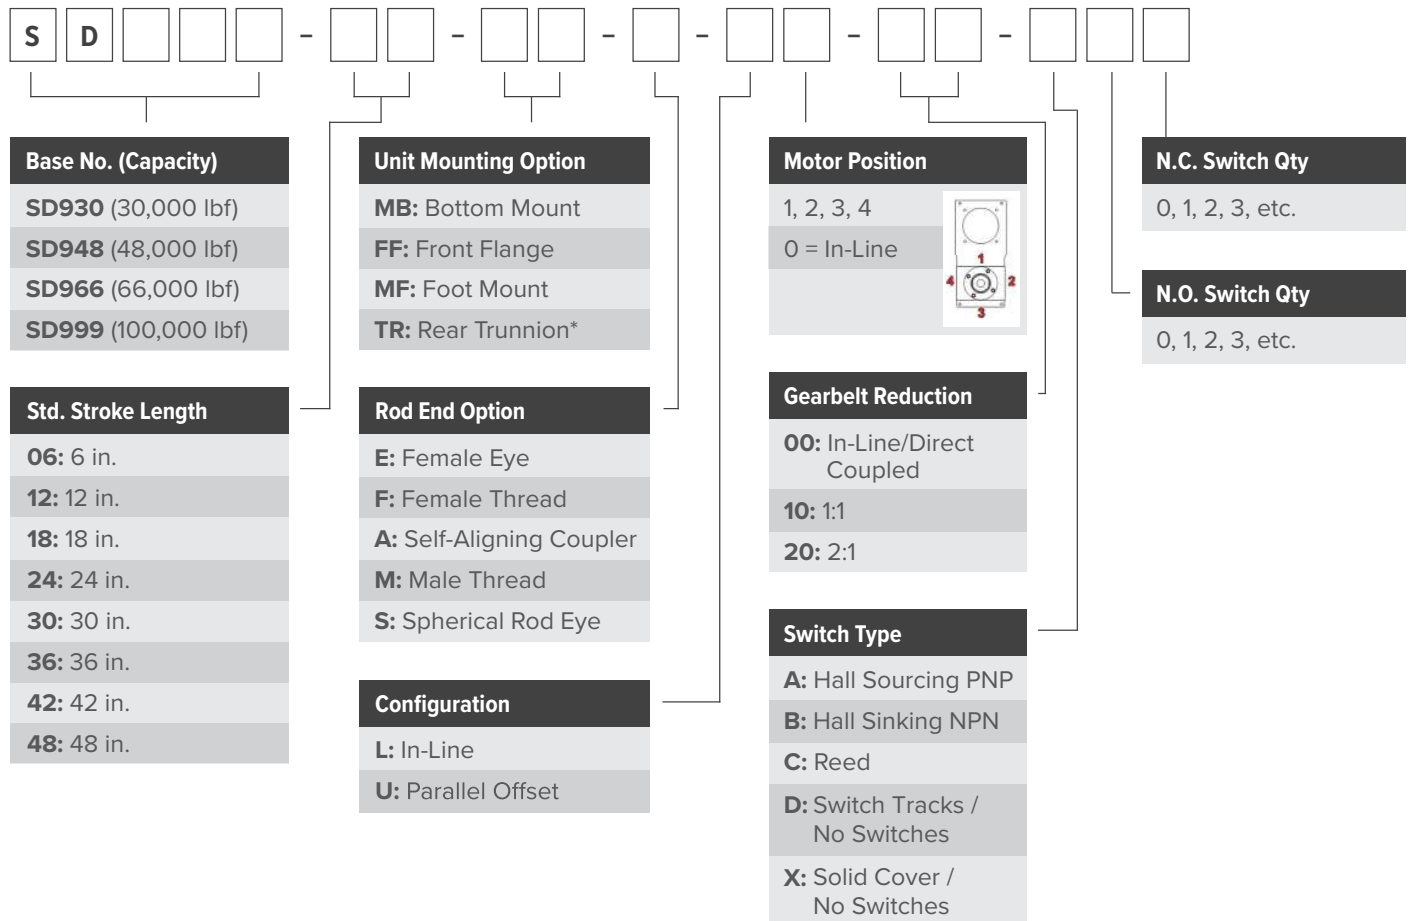

ORDERING GUIDE FOR THE ELIMINATOR SD ACTUATOR

Ordering Information

For custom stroke lengths, contact EDrive.

* Rear Trunnion not available for SD999