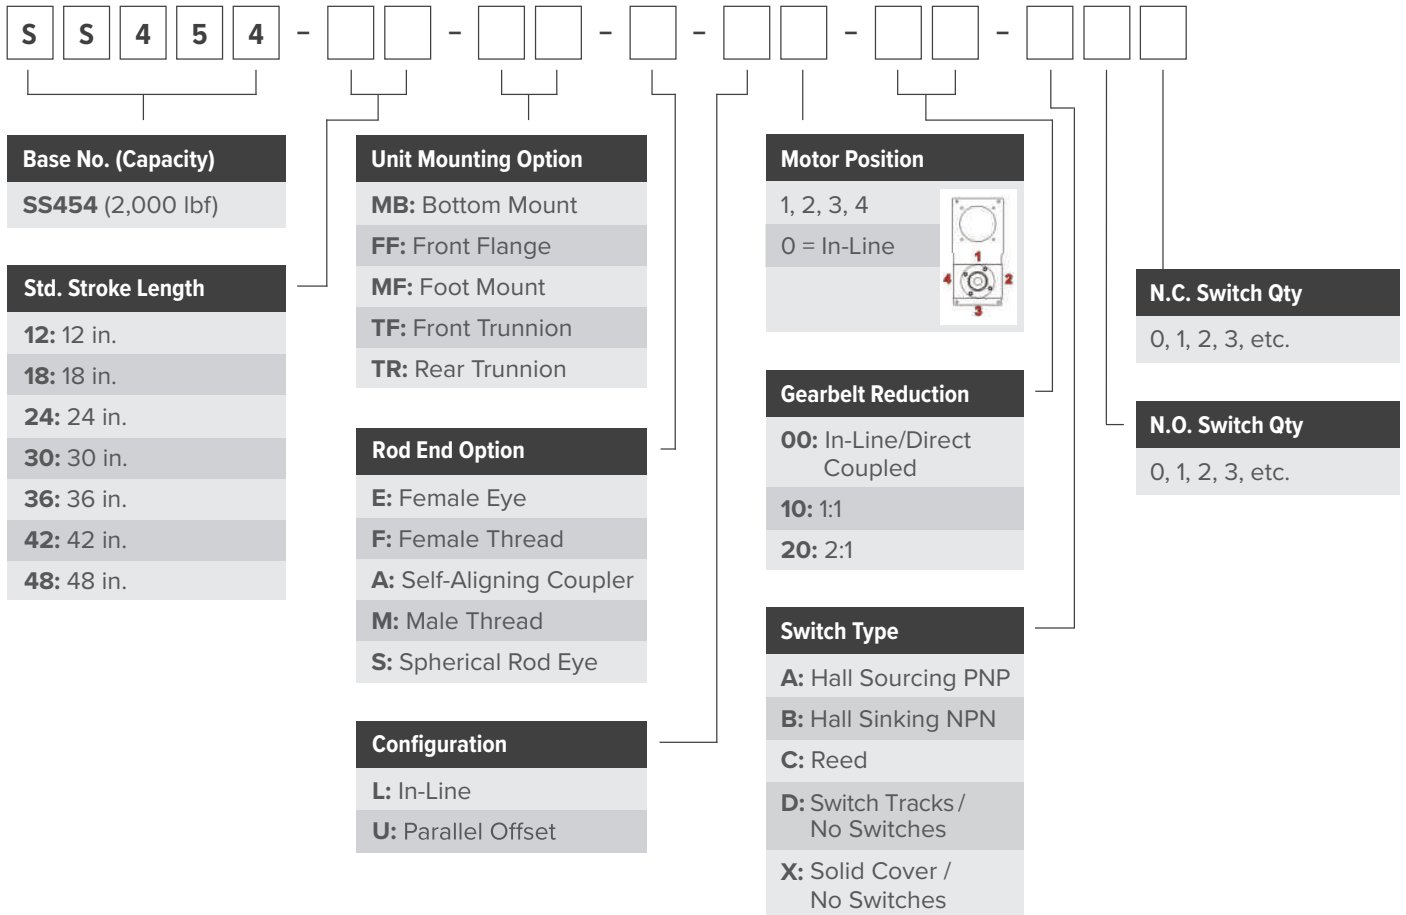

# ORDERING GUIDE FOR THE ELIMINATOR SS ACTUATOR

## Ordering Information

For custom stroke lengths, contact EDrive.