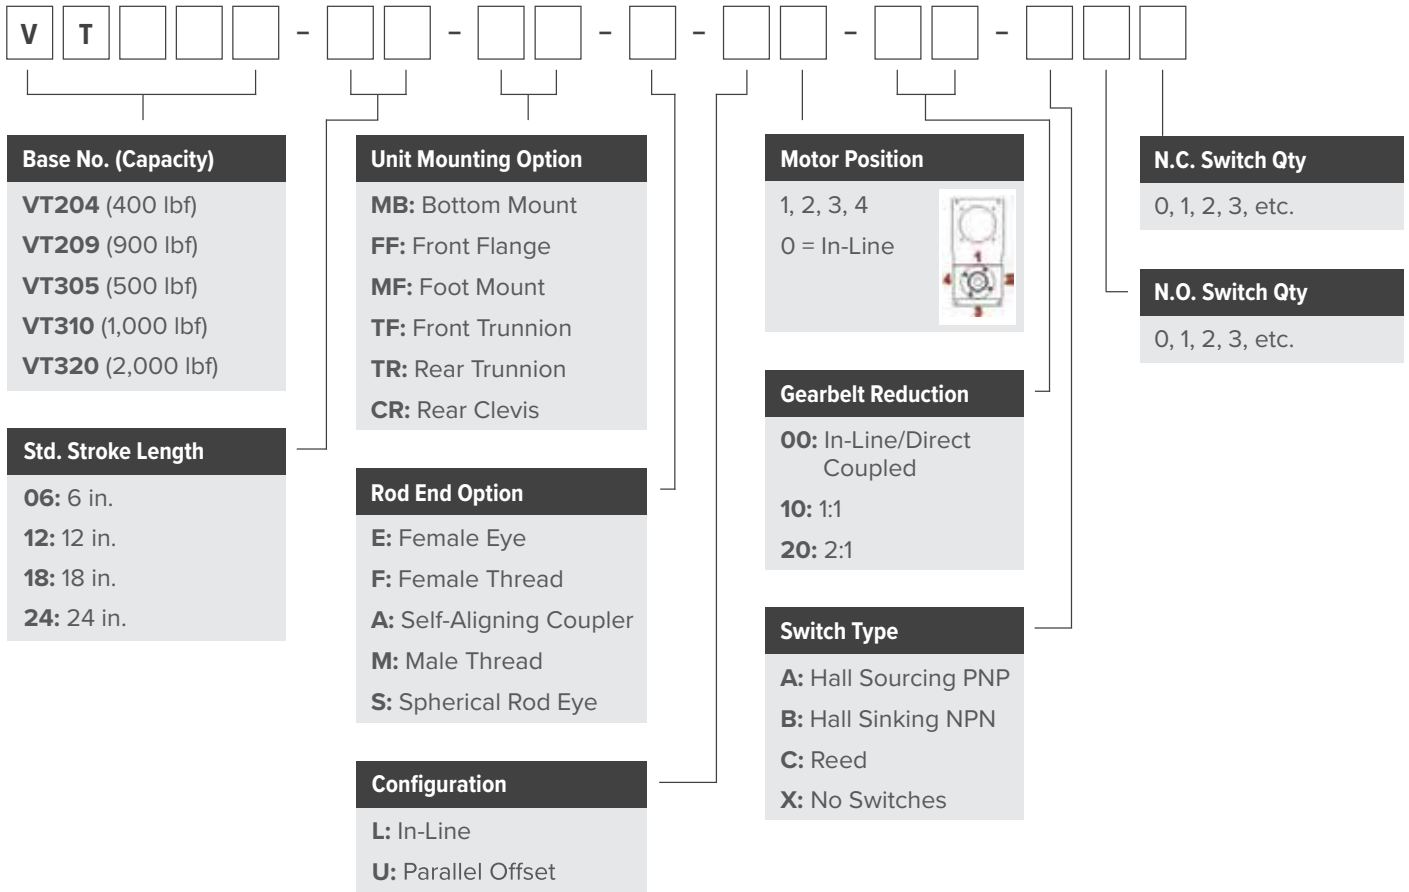

ORDERING GUIDE FOR THE TAC VT ACTUATOR

Ordering Information

For custom stroke lengths, contact EDrive.