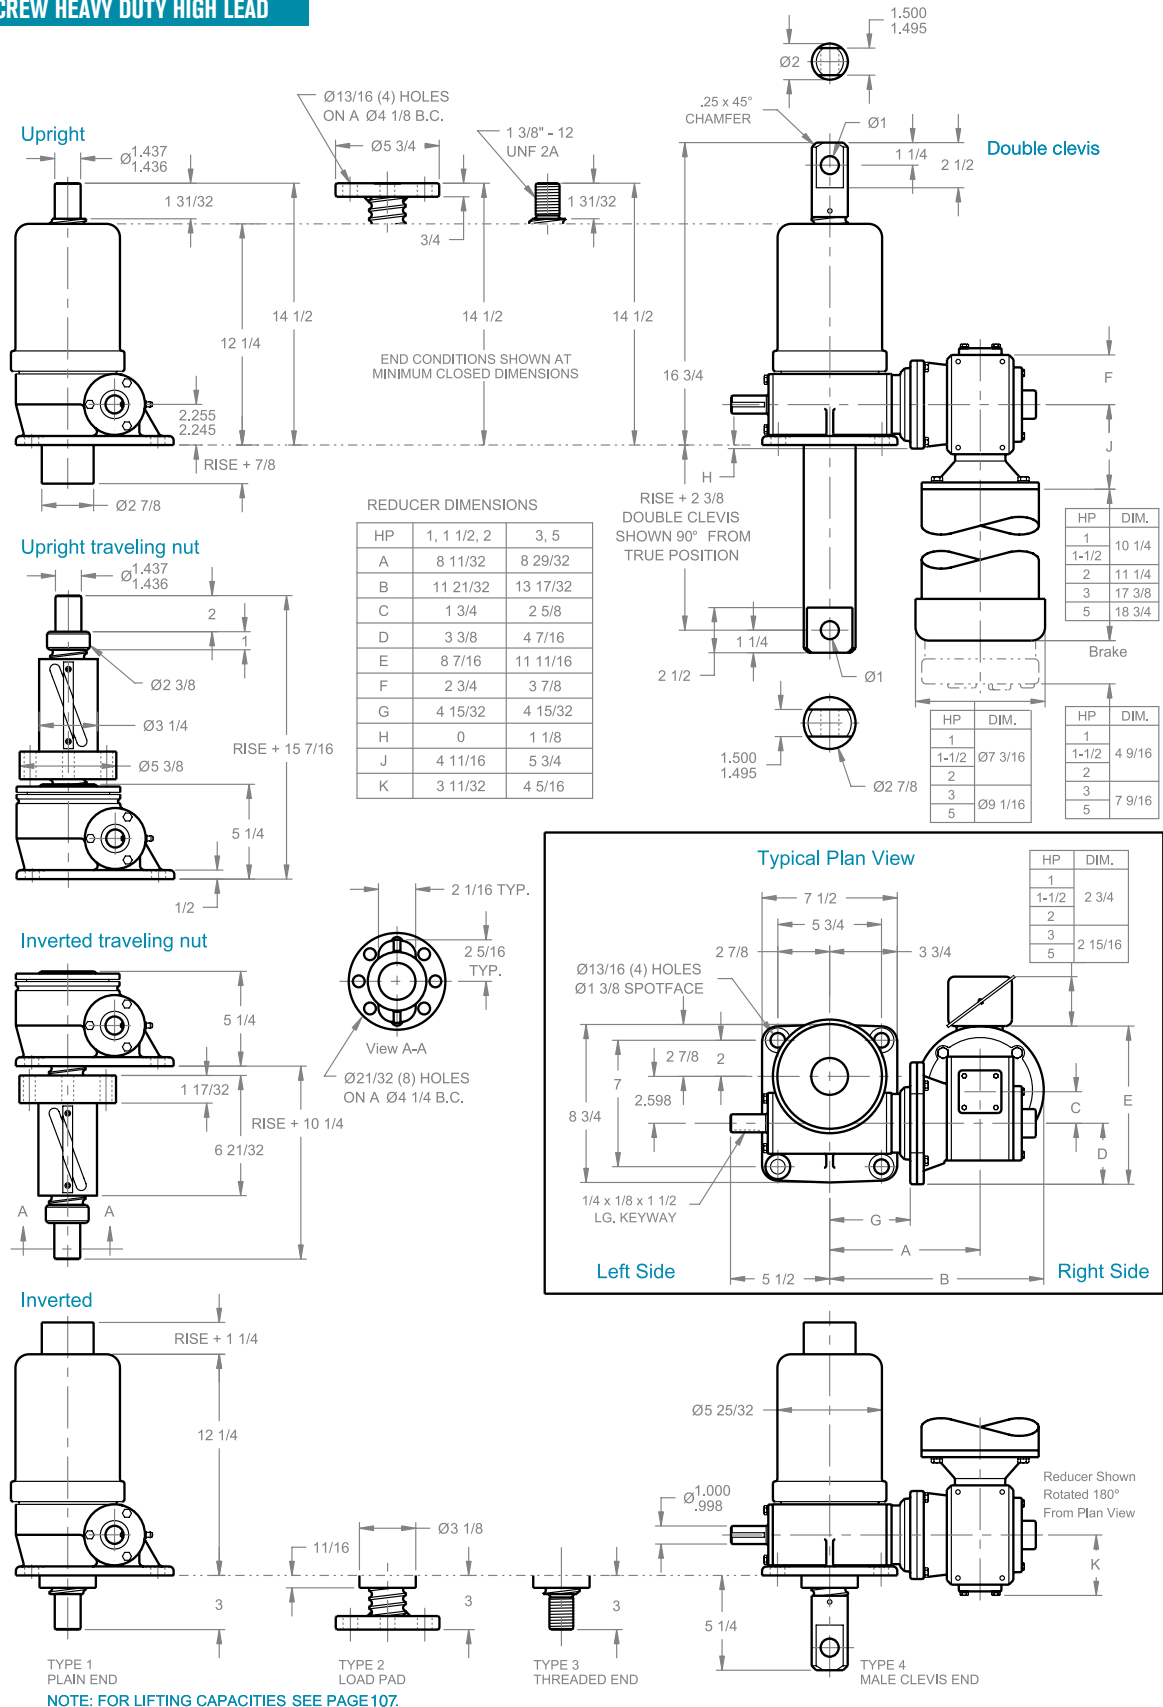

BALL SCREW ComDRIVES®

10 TON - 2" SCREW HEAVY DUTY HIGH LEAD

CDHB 810
CDHB 2410

Note: Drawings are artist's conception — not for certification; dimensions are subject to change without notice.