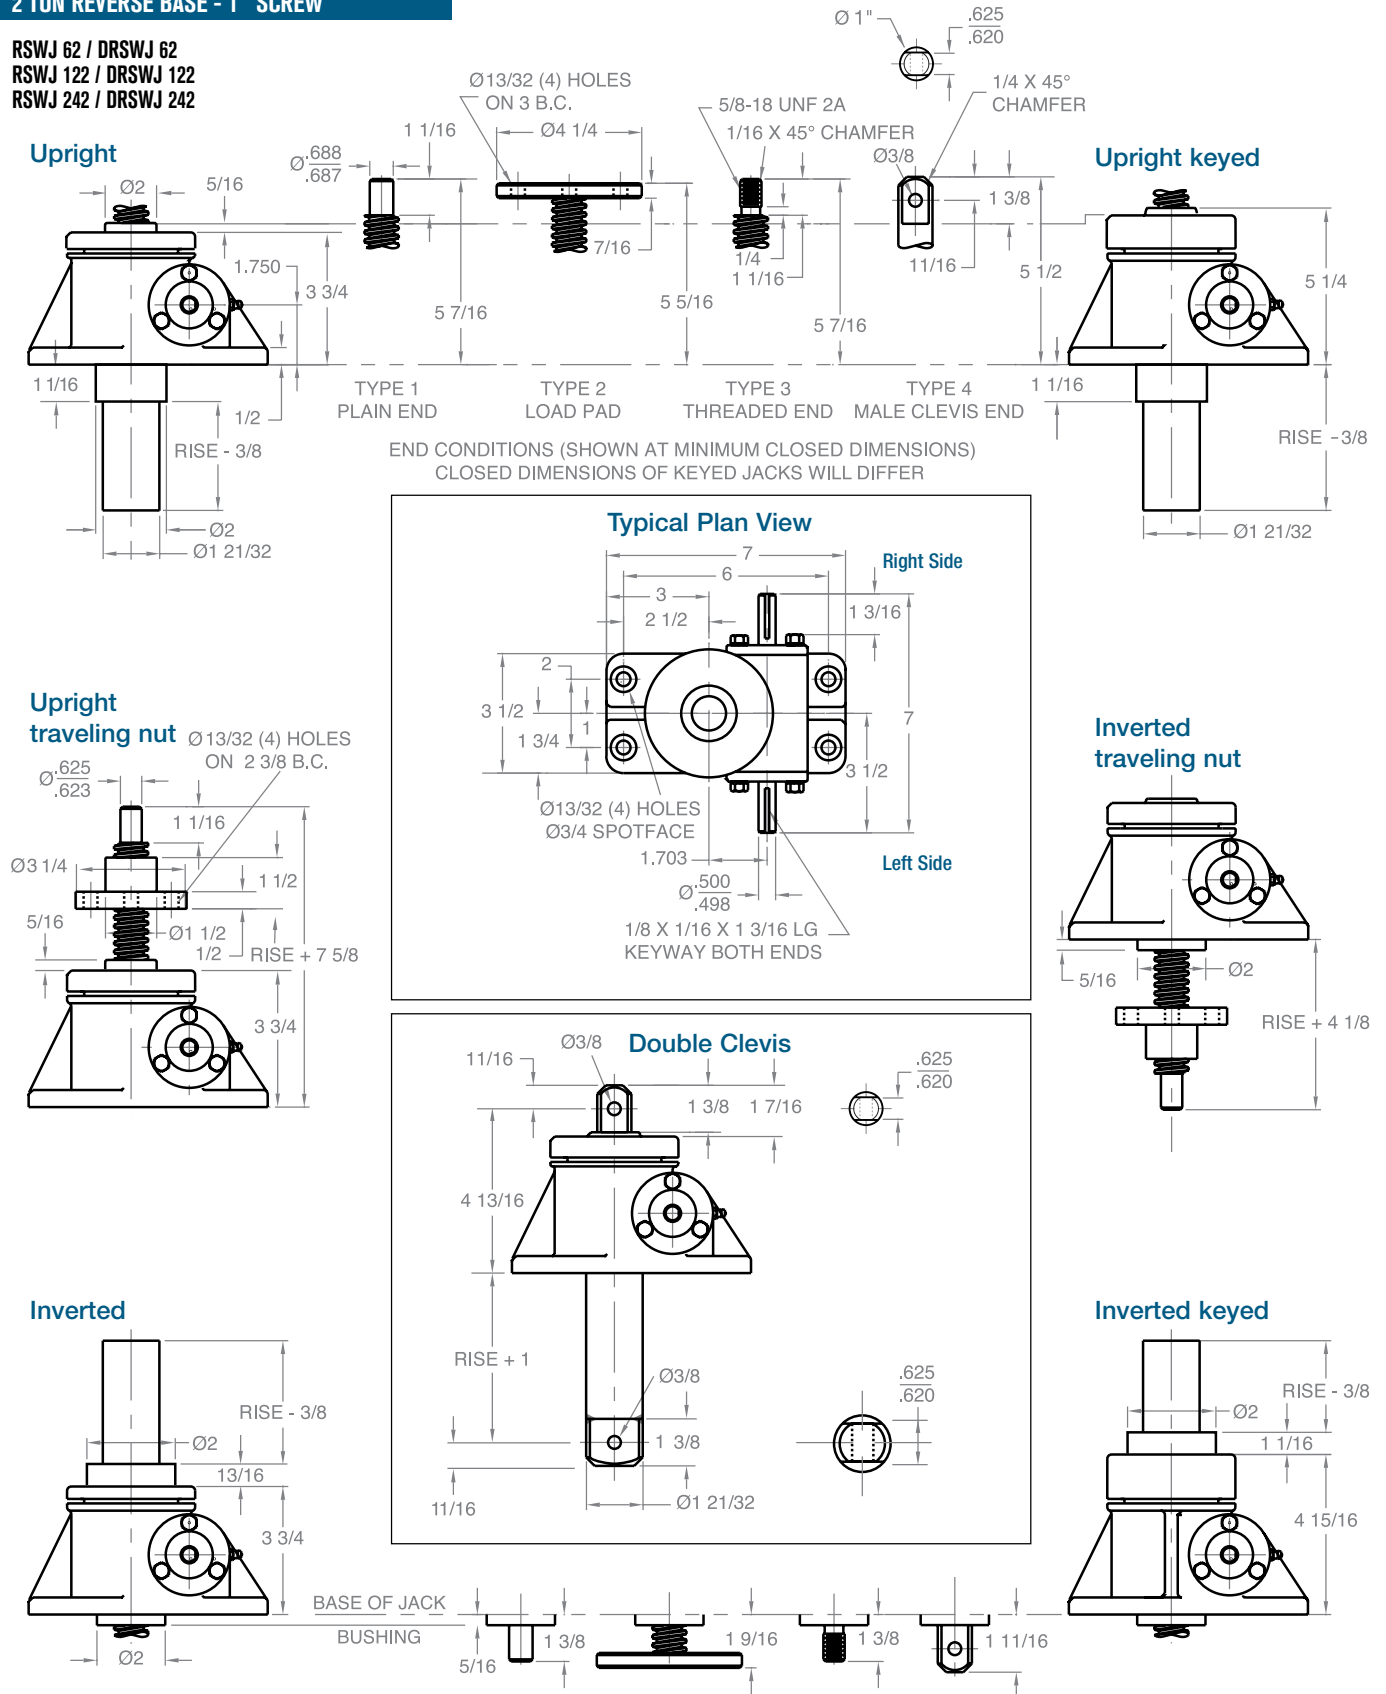

STAINLESS STEEL JACKS

2 TON REVERSE BASE - 1" SCREW

RSWJ 62 / DRSWJ 62
 RSWJ 122 / DRSWJ 122
 RSWJ 242 / DRSWJ 242

Note: Drawings are artist's conception — not for certification; dimensions are subject to change without notice.