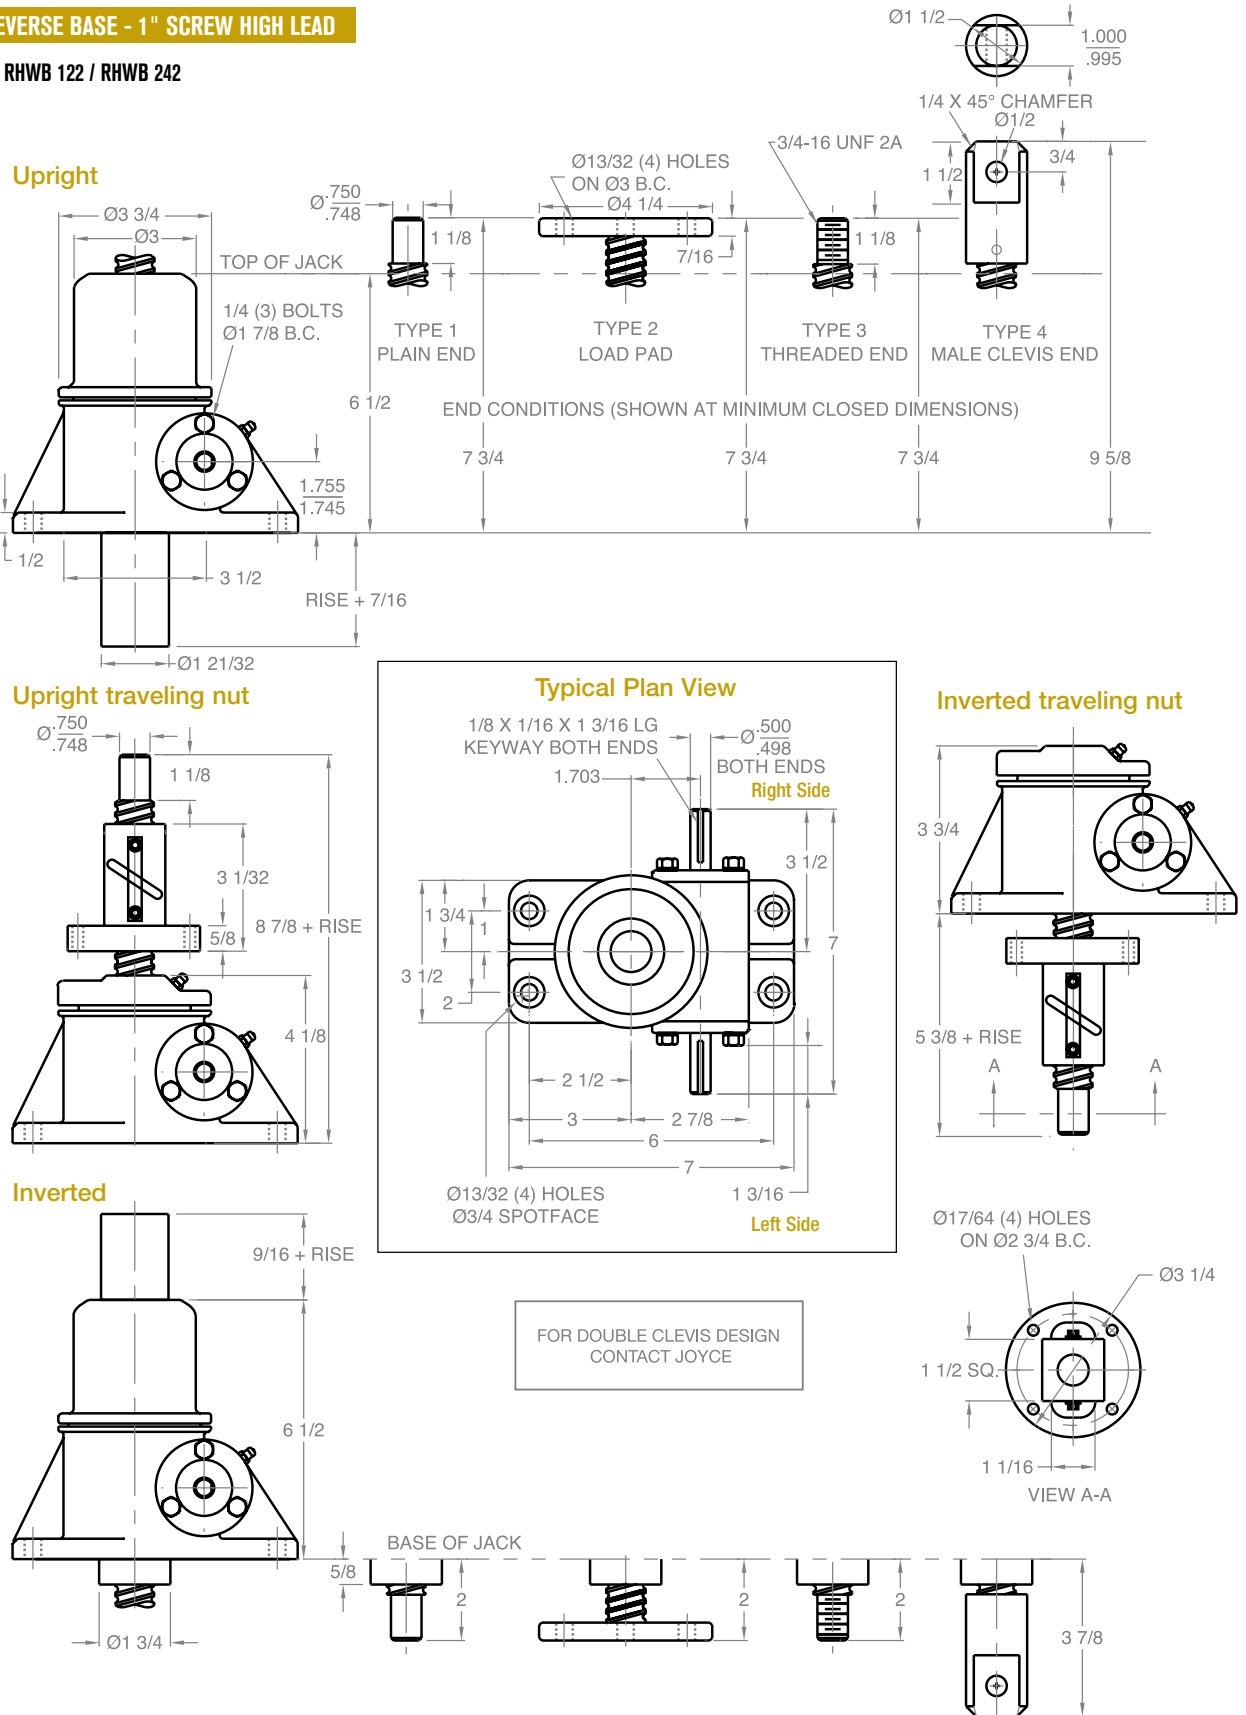

BALL SCREW JACKS

2 TON REVERSE BASE - 1" SCREW HIGH LEAD

RHWB 62 / RHWB 122 / RHWB 242

Note: Drawings are artist's conception — not for certification; dimensions are subject to change without notice.